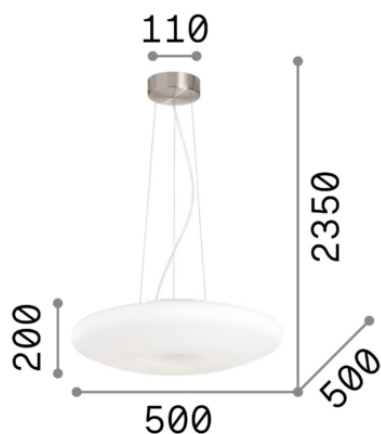

General info

DECORATIVO - Hanging

Indoor suspended lamp with multiple sources and diffuse light emission

Ean	8021696019734
Item	GLORY SP3 D50
Guarantee	5 years
Gross weight	4.24 kg
Volume	0.08316 m ³

Technical info

Net weight	3.26 kg
Insulation class	II
Protection index	IP20
Operating temperature	0° ~ +40 °C
Dimmer	Non-dimmable
Power output	220-240 V AC
Power supply	Not required

Source info

Integrated source	Light bulb (not included)
Replaceable source	YES
Power	E27 max 3 x 60W
Emission	Diffuse
Max consumption	-
Recommended bulb	E27 04W SFERA BIANCO 3000K