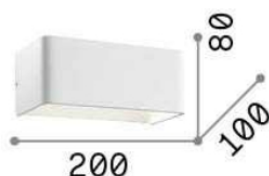

Source info

Integrated source	Integrated LED module
Replaceable source	YES (by qualified operators only)
Power	LED 10,5W
Emission	Direct + Indirect
Max consumption	max 10,5 W
Features LED	LED SMD
CCT	3000 K
Duration LED (t. 25°C)	20000 h
CRI	> 80
Light beam flux	1050 lm
Useful light flux	990 lm
Standby power	< 0.50