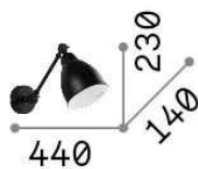

General info

DECORATIVO - Wall

Indoor wall mounted adjustable lamp with direct light emission

Ean	8021696016399
Item	NEWTON AP1 NICKEL
Guarantee	5 years
Gross weight	0.8 kg
Volume	0.009315 m ³

Technical info

Net weight	0.6 kg
Insulation class	I
Protection index	IP20
Operating temperature	0° ~ +40 °C
Dimmer	Non-dimmable
Power output	220-240 V AC
Power supply	Not required
Adjustability	YES

Source info

Integrated source	Light bulb (not included)
Replaceable source	YES
Power	E27 max 1 x 60W
Emission	Direct
Max consumption	-
Recommended bulb	E27 08W GOCCIA BIANCO 3000K