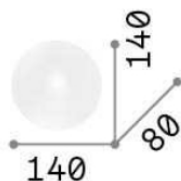

Source info

Integrated source	Light bulb (included)
Replaceable source	YES
Power	G9 max 1 x 15W
Emission	Diffuse
Max consumption	-
Bulb included	EAN 8021696209043