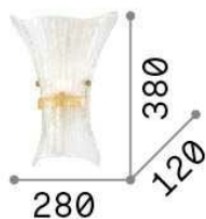

General info

DECORATIVO - Wall

Indoor wall mounted lamp with diffuse light emission

Ean	8021696014630
Item	FIOCCO AP1 BIG
Guarantee	5 years
Gross weight	2.34 kg
Volume	0.026532 m ³

Technical info

Net weight	1.8 kg
Insulation class	I
Protection index	IP20
Operating temperature	0° ~ +40 °C
Dimmer	Non-dimmable
Power output	220-240 V AC
Power supply	Not required