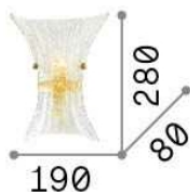

Source info

Integrated source	Light bulb (not included)
Replaceable source	YES
Power	E14 max 1 x 40W
Emission	Diffuse
Max consumption	-
Recommended bulb	E14 04W SFERA TRASP 3000K