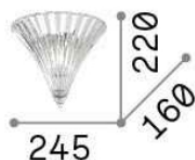

General info

DECORATIVO - Wall

Indoor wall mounted lamp with diffuse light emission

Ean	8021696013046
Item	SANTA AP1 SMALL ORO
Guarantee	5 years
Gross weight	1.5 kg
Volume	0.018432 m ³

Technical info

Net weight	1.2 kg
Insulation class	I
Protection index	IP20
Operating temperature	0° ~ +40 °C
Dimmer	Non-dimmable
Power output	220-240 V AC
Power supply	-

Source info

Integrated source	Light bulb (not included)
Replaceable source	YES
Power	E14 max 1 x 40W
Emission	Diffuse
Max consumption	-
Recommended bulb	E14 04W OLIVA TRASP 3000K