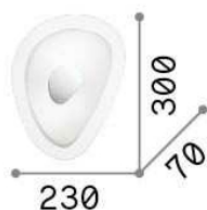

Source info

Integrated source	Light bulb (not included)
Replaceable source	YES
Power	E27 max 2 x 60W
Emission	Diffuse
Max consumption	-
Recommended bulb	E27 04W SFERA BIANCO 3000K