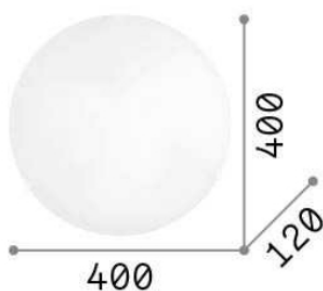

General info

DECORATIVO - Ceiling

Indoor ceiling or wall mounted lamp with multiple sources and diffuse light emission

Ean	8021696007984
Item	SIMPLY PL3
Guarantee	5 years
Gross weight	2.17 kg
Volume	0.02835 m ³

Technical info

Net weight	1.67 kg
Insulation class	I
Protection index	IP20
Operating temperature	0° ~ +40 °C
Dimmer	Non-dimmable
Power output	220-240 V AC
Power supply	-

Source info

Integrated source	Light bulb (not included)
Replaceable source	YES
Power	E27 max 3 x 60W
Emission	Diffuse
Max consumption	-
Recommended bulb	E27 04W SFERA BIANCO 3000K