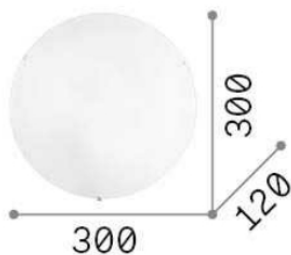

Source info

Integrated source	Light bulb (not included)
Replaceable source	YES
Power	E27 max 2 x 60W
Emission	Diffuse
Max consumption	-
Recommended bulb	E27 04W SFERA BIANCO 3000K