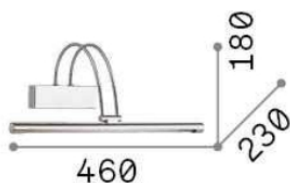

General info

DECORATIVO - Wall

Indoor wall mounted adjustable linear fitting with integrated LED sources, in-built switch and direct light emission

Ean	8021696007038
Item	BOW AP D46 NICKEL
Guarantee	5 years
Gross weight	1.03 kg
Volume	0.020736 m ³

Technical info

Net weight	0.79 kg
Insulation class	I
Protection index	IP20
Operating temperature	0° ~ +40 °C
Dimmer	Non-dimmable, On-Off
Power output	220-240 50/60 Hz
Power supply	In-built, included YES (by qualified operators only), electronic

Source info

Integrated source	Integrated LED module
Replaceable source	YES (by qualified operators only)
Power	LED 4,62W
Emission	Direct
Max consumption	max 4,6 W
Features LED	LED SMD
CCT	3000 K
Duration LED (t. 25°C)	20000 h
CRI	80
Light beam	110°
Light beam flux	350 lm
Useful light flux	250 lm
Standby power	< 0.50