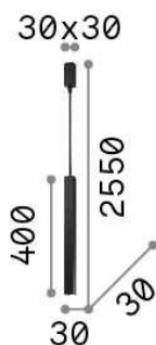

Source info

Integrated source	Light bulb (included)
Replaceable source	YES
Power	G9 max 6 x 40W
Emission	Diffuse
Max consumption	-
Bulb included	EAN 8021696209043