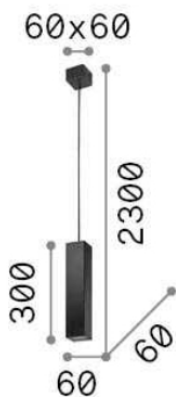

General info

DECORATIVO - Table

Indoor table lamp with in-built switch and diffuse light emission

Ean	8021696000206
Item	MAPA BIANCO TL1 D40
Guarantee	5 years
Gross weight	4.57 kg
Volume	0.135424 m ³

Technical info

Net weight	3.52 kg
Insulation class	II
Protection index	IP20
Operating temperature	0° ~ +40 °C
Dimmer	Non-dimmable
Power output	220-240 V AC
Power supply	Not required

Source info

Integrated source	Light bulb (not included)
Replaceable source	YES
Power	E27 max 1 x 60W
Emission	Diffuse
Max consumption	-
Recommended bulb	E27 08W GOCCIA TRASP 3000K