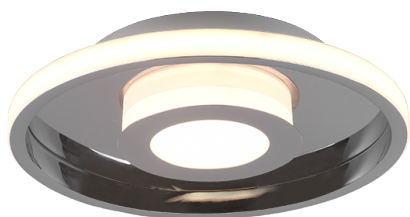

Ceiling lamp

ASCARI – 680810306

incl. 1x SMD LED, 28W · 1x 3200lm, 3000K

- **Dimmable via switch**
- **Ceiling mounting**
- **Not suitable for external dimmer**
- **IP44**

The modern ASCARI ceiling light has a sophisticated design. Perfectly positioned, the light becomes a real eye-catcher in your living room. The integrated SWITCH dimmer can be used to select three different brightness levels using a conventional light switch. By graduating the light intensity from 100% to 50% and 25%, the light can be adapted to different requirements. Thanks to its IP44 protection rating, it is protected against splashing water and is therefore suitable for damp rooms such as the bathroom. With its round chrome look, the luminaire creates a great contrast and really comes into its own. The luminaire also features modern LED technology, which is characterised by high light quality and energy efficiency. Compared to conventional halogen light sources, up to 80% of energy costs can be saved. LED light sources also have a long service life, generate less heat and protect the environment.

Material construction

Metal · Chrome

Product dimensions

Height: 6cm
Diameter: 30cm
Weight: 1,5kg

Technical data

Light source: SMD – LED (integrated)
Watt: 28W
Lumen: 1x 3200lm
Kelvin: 3000K
Color rendering (CRI): > 80 CRI
Lifetime: 25000H
Switching cycles: 15000x ON/OFF