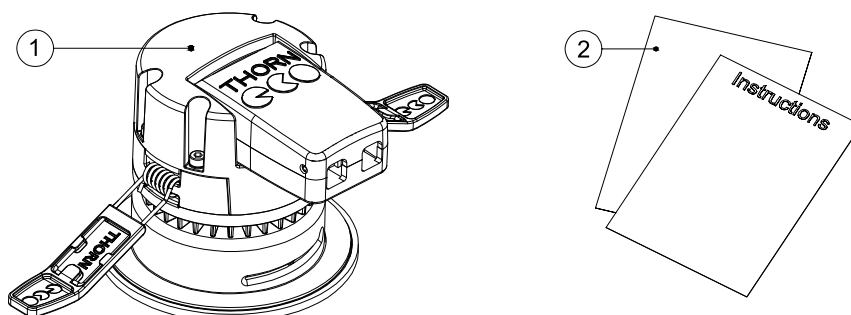

The control gear provides basic insulation between the LV supply and the control circuit.

| Product Description      | Wattage | SAP Code |
|--------------------------|---------|----------|
| FRED LED IP65 75 550 840 | 7W      | 96630340 |
| FRED LED IP65 75 550 830 | 7W      | 96630341 |
| FRED TRIM MATT WH        |         | 96630344 |
| FRED TRIM CHR            |         | 96630345 |
| FRED TRIM SAT            |         | 96630346 |
| FRED TRIM BRO            |         | 96630390 |
| FRED TRIM GLOSSY WH      |         | 96630573 |
| FRED TRIM MATT BLK       |         | 96630574 |
| FRED LENS 15° WALL WASH  |         | 96630391 |
| FRED LENS 24°            |         | 96630347 |
| FRED LENS 38°            |         | 96630348 |
| FRED LENS 46°            |         | 96630349 |
| FRED LENS 60°            |         | 96630350 |

All dimensions in mm

|   |    |
|---|----|
| 1 | x1 |
| 2 | x1 |