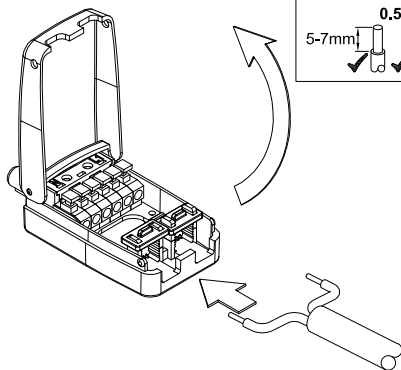

All dimensions in mm

|   |    |
|---|----|
| 1 | x1 |
| 2 | x1 |

# FRED LED Fire-rated downlight

1

OFF

2

Ø74-80mm

3

4

Luminaire A

Luminaire B

Terminals

Terminals

Incoming cables

Outgoing cables

The connected earth line on the terminal is only used for loop through reasons

5

8