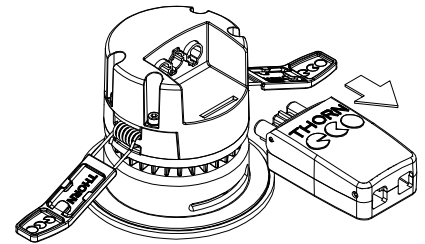

# FRED LED Fire-rated downlight

1

OFF

2

Ø74-80mm

3

4

Luminaire A

Luminaire B

Terminals

Terminals

Incoming cables

Outgoing cables

The connected earth line on the terminal is only used for loop through reasons

5

8