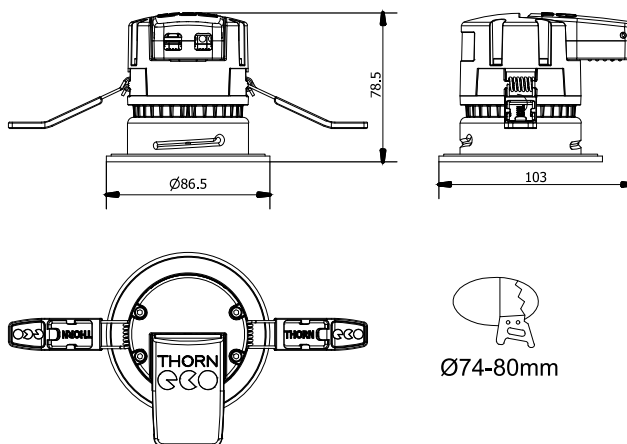

The control gear provides basic insulation between the LV supply and the control circuit.

| Product Description      | Wattage | SAP Code |
|--------------------------|---------|----------|
| FRED LED IP65 75 550 840 | 7W      | 96630340 |
| FRED LED IP65 75 550 830 | 7W      | 96630341 |
| FRED TRIM MATT WH        |         | 96630344 |
| FRED TRIM CHR            |         | 96630345 |
| FRED TRIM SAT            |         | 96630346 |
| FRED TRIM BRO            |         | 96630390 |
| FRED TRIM GLOSSY WH      |         | 96630573 |
| FRED TRIM MATT BLK       |         | 96630574 |
| FRED LENS 15° WALL WASH  |         | 96630391 |
| FRED LENS 24°            |         | 96630347 |
| FRED LENS 38°            |         | 96630348 |
| FRED LENS 46°            |         | 96630349 |
| FRED LENS 60°            |         | 96630350 |

All dimensions in mm

|   |    |
|---|----|
| 1 | x1 |
| 2 | x1 |