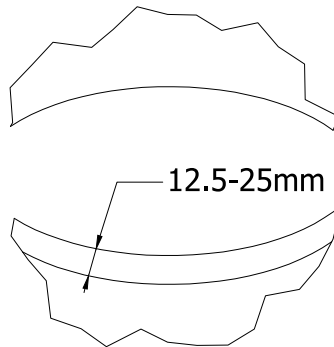

All dimensions in mm

|   |    |
|---|----|
| 1 | x1 |
| 2 | x1 |

# FRED LED Fire-rated downlight

1

OFF

2

Ø74-80mm

3

4

Luminaire A