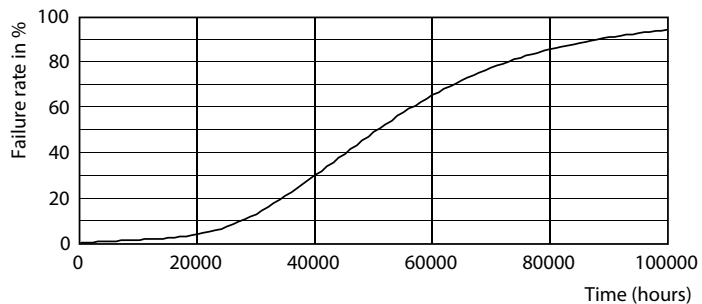

Product	D	C
MAS LEDBulbND7.3-100WE27830 A70 CLG UE	70 mm	127 mm

Fotometrické údaje

General uniform lighting

Light Distribution Diagram

Spectral Power Distribution Colour

LED zdroj UltraEfficient

Životnost

Life Expectancy Diagram