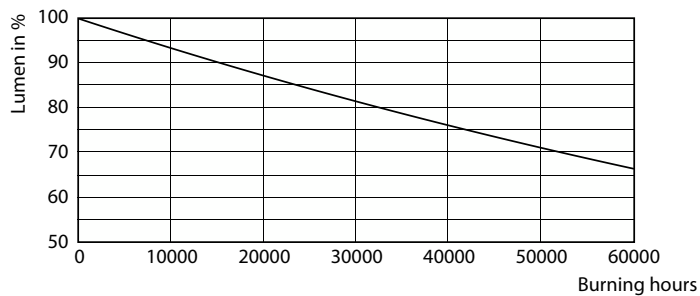

Product	D	C
MAS LEDBulbND7.3-100WE27830 A70 CLG UE	70 mm	127 mm

Fotometrické údaje

General uniform lighting

Light Distribution Diagram

Spectral Power Distribution Colour

LED zdroj UltraEfficient

Životnost

Life Expectancy Diagram