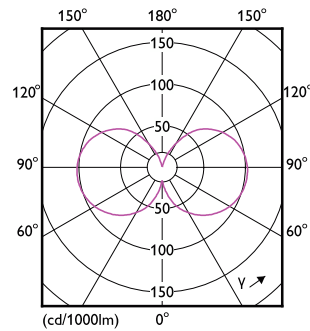

Product	D	C
MAS LEDBulbND7.3-100WE27830 A70 CLG UE	70 mm	127 mm

Fotometrické údaje

General uniform lighting

Light Distribution Diagram

Spectral Power Distribution Colour

LED zdroj UltraEfficient

Životnost

Life Expectancy Diagram