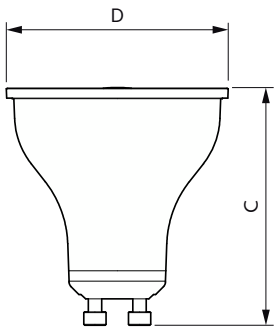

MASTER LEDspot GU10 UltraEfficient

Mechanical and housing

Bulb Finish	Clear
Bulb Material	Clear Plastic
Bulb Shape	PAR16 [PAR 2 inch/50mm]

Approval and application

Energy Efficiency Class	B
Suitable For Accent Lighting	Yes
Energy Consumption kWh/1000 h	3 kWh
EPREL Registration Number	1087971

Product data

Full product code	871951442178300
Order product name	MAS LEDspot UE 2.4-50W GU10 ND 840 EELB
EAN/UPC - Product	8719514421783
Order code	929003163202
Numerator - Quantity Per Pack	1
Numerator - Packs per outer box	10
Material Nr. (12NC)	929003163202
Net Weight (Piece)	0.036 kg

Dimensional drawing

MAS LEDspot UE 2.4-50W GU10 ND 840 EELB

Product	D	C
MAS LEDspot UE 2.4-50W GU10 ND 840 EELB	50 mm	54 mm

Photometric data

Spectral Power Distribution Colour

Light Distribution Diagram

MASTER LEDspot GU10 UltraEfficient