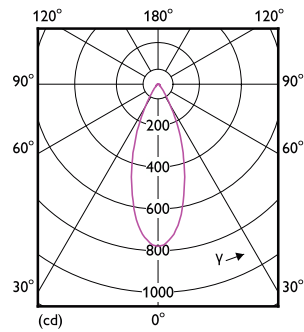

Dimensional drawing

MAS LEDspot UE 2.4-50W GU10 ND 840 EELB

Product	D	C
MAS LEDspot UE 2.4-50W GU10 ND 840 EELB	50 mm	54 mm

Photometric data

Spectral Power Distribution Colour

Light Distribution Diagram

MASTER LEDspot GU10 UltraEfficient