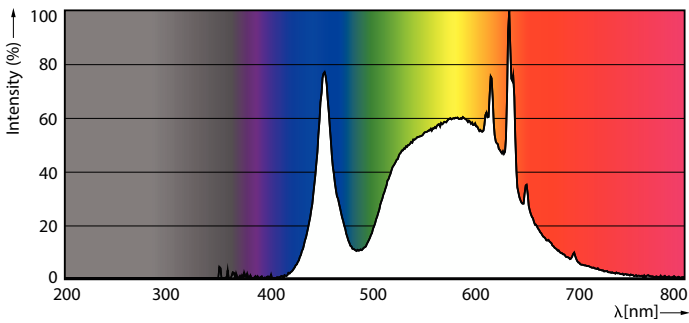

Product data

General information	
Cap-Base	GU10 [GU10]
CE mark	Yes
EU RoHS compliant	Yes
Nominal Lifetime (Nom)	50000 h
Switching Cycle	50000X
Flux measurement reference	Narrow Cone
Tier	MASTER
Light technical	
Color Code	840 [CCT of 4000K]
Beam Angle (Nom)	36 °
Luminous Flux (Nom)	380 lm
Luminous Intensity (Nom)	900 cd
Color Designation	Cool White (CW)
Correlated Color Temperature (Nom)	4000 K
Luminous Efficacy (rated) (Nom)	158 lm/W
Color Consistency	<6
Color Rendering Index (Nom)	80
LLMF At End Of Nominal Lifetime (Nom)	70 %

MASTER LEDspot GU10 UltraEfficient

Mechanical and housing

Bulb Finish	Clear
Bulb Material	Clear Plastic
Bulb Shape	PAR16 [PAR 2 inch/50mm]

Approval and application

Energy Efficiency Class	B
Suitable For Accent Lighting	Yes
Energy Consumption kWh/1000 h	3 kWh
EPREL Registration Number	1087971

Product data

Full product code	871951442178300
Order product name	MAS LEDspot UE 2.4-50W GU10 ND 840 EELB
EAN/UPC - Product	8719514421783
Order code	929003163202
Numerator - Quantity Per Pack	1
Numerator - Packs per outer box	10
Material Nr. (12NC)	929003163202
Net Weight (Piece)	0.036 kg

Dimensional drawing

MAS LEDspot UE 2.4-50W GU10 ND 840 EELB

Product	D	C
MAS LEDspot UE 2.4-50W GU10 ND 840 EELB	50 mm	54 mm

Photometric data

Spectral Power Distribution Colour

Light Distribution Diagram

MASTER LEDspot GU10 UltraEfficient