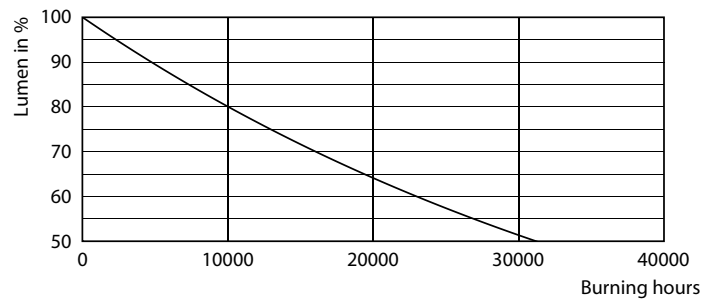

CorePro LEDcandle

Fotometrické údaje

LEDlustre CorePro 7W P48 E14 827-GUL

Životnost

15K LED

15K LMP