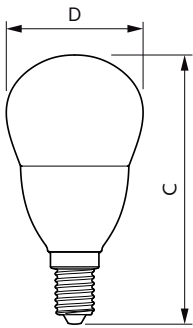

## Rozměrové výkresy

Candle P48 7-60W 806lm 2700K E14 ND FR

Product	D	C
CorePro lustre ND 7-60W E14 827 P48 FR	48 mm	93 mm

## Fotometrické údaje

Technical drawing showing beam spread and light distribution. It includes a circular beam spread diagram, a grid of light distribution, and a table of data. The title is 'General Uniform Lightness' and the subtitle is '1 - DIMENSIONS THE CASE'. The dimensions are '1 - 200 mm'.