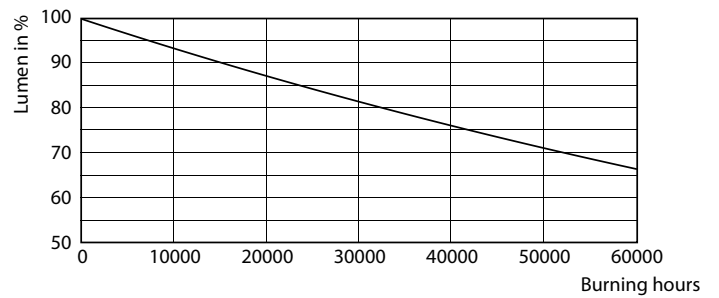

## Životnost

LEDtube 50K-LED

LEDtube 50K FailureRate-LED

LEDtube MAS 36W 50K LumenVsTc

LEDtube 50K-LMP