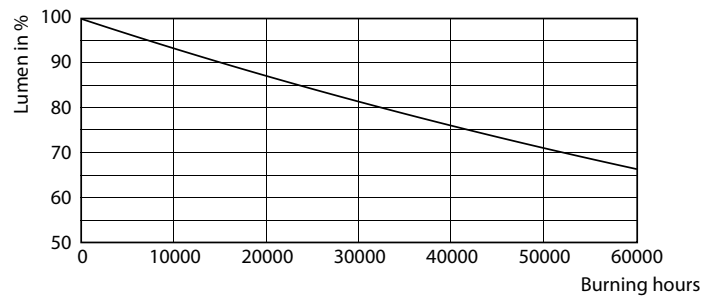

## Životnost

LEDtube 50K-LED

LEDtube 50K FailureRate-LED

LEDtube MAS 36W 50K LumenVsTc

LEDtube 50K-LMP