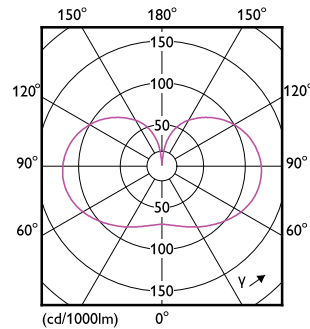

LEDbulb A95 E27 3452lm FR