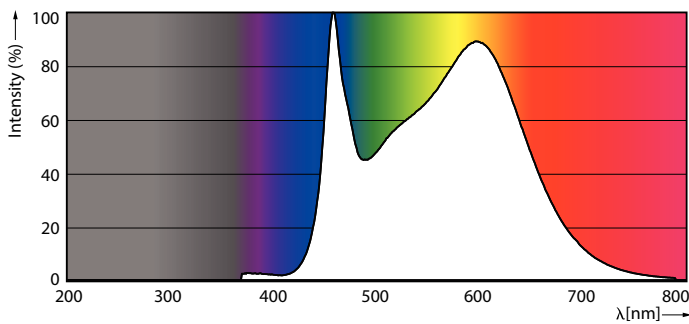

LEDbulb 13W A67 E27 840 CL