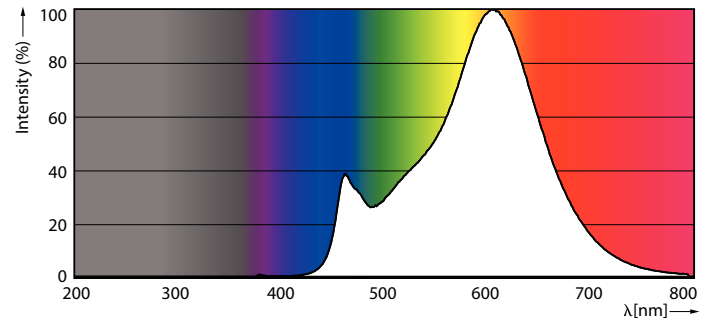

LEDbulb 13W A67 E27 827 CL