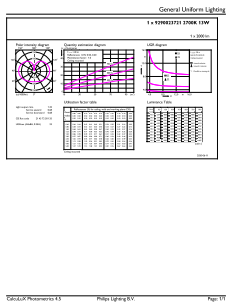

Power (Nom)	13 W
Lamp Current (Nom)	120 mA
Wattage Equivalent	120 W
Starting Time (Nom)	0.5 s
Warm Up Time to 60% Light (Nom)	0.5 s
Power Factor (Nom)	0.51
Voltage (Nom)	220-240 V
Temperature	
T-Case Maximum (Nom)	55 °C
Controls and Dimming	
Dimmable	No
Mechanical and Housing	
Bulb Finish	Frosted
Bulb Shape	G120 [G 120mm]
Approval and Application	
Energy Efficiency Class	D

Order code	929002372101
Numerator - Quantity Per Pack	1
Numerator - Packs per outer box	4
Material Nr. (12NC)	929002372101
Net Weight (Piece)	0.100 kg

Dimensional drawing

G120 220-240V120W 2000lm 2700K E27 ND FR

Product	D	C
LED cla 120W G120 E27 WW FR ND RFSRT4	124 mm	177 mm

Photometric data

LEDbulb CLA 13W G120 E27 827 FR

LEDbulb 13W A67 E27 827 CL

LEDbulb CLA G120 13W E27 827 FR

Classic filament LEDbulbs

Lifetime