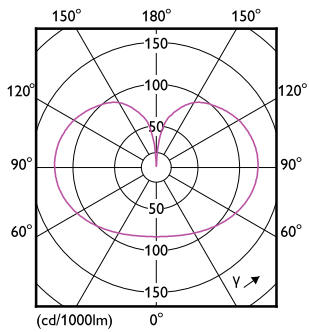

Order code	929002372101
Numerator - Quantity Per Pack	1
Numerator - Packs per outer box	4
Material Nr. (12NC)	929002372101
Net Weight (Piece)	0.100 kg

Dimensional drawing

G120 220-240V120W 2000lm 2700K E27 ND FR

Product	D	C
LED cla 120W G120 E27 WW FR ND RFSRT4	124 mm	177 mm

Photometric data

LEDbulb CLA 13W G120 E27 827 FR

LEDbulb 13W A67 E27 827 CL

LEDbulb CLA G120 13W E27 827 FR

Classic filament LEDbulbs

Lifetime