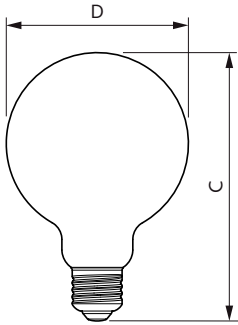

Classic filament LEDbulbs

Energy Consumption kWh/1000 h	7 kWh
EPREL Registration Number	374912
Product Data	
Full product code	871869976469200
Order product name	LED classic 60W G93 E27 WW FR ND RFSRT4
EAN/UPC - Product	8718699764692

Order code	929002370801
Numerator - Quantity Per Pack	1
Numerator - Packs per outer box	4
Material Nr. (12NC)	929002370801
Net Weight (Piece)	0.070 kg

Dimensional drawing

G93 220-240V 60W 806lm 2700K E27 ND FR

Product	D	C
LED classic 60W G93 E27 WW FR ND RFSRT4	95 mm	140 mm