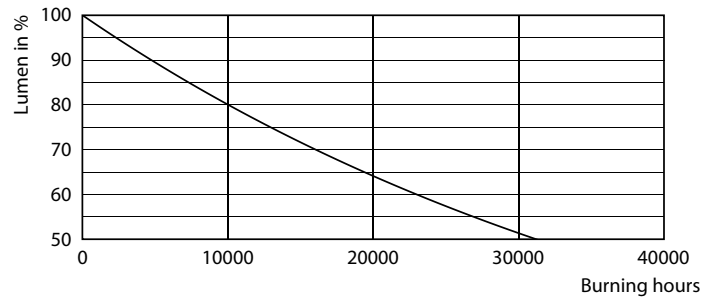

Classic filament LEDbulbs

Lifetime

15K LED

15K LMP