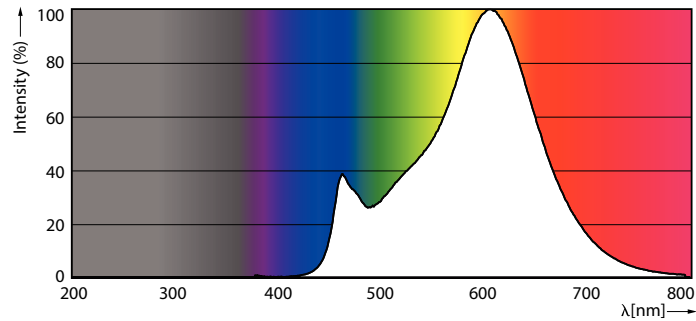

Photometric data

LEDbulb CLA 7W G93 E27 827 FR

LEDbulb CLA 7W G93 E27 827 FR