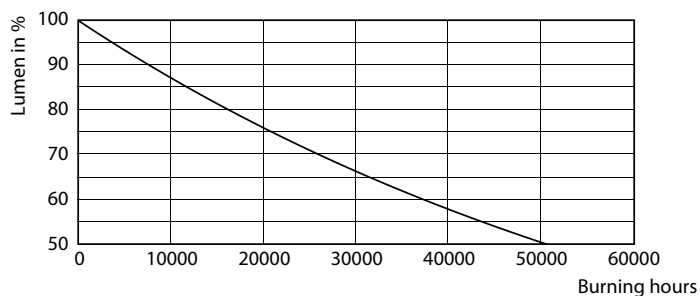

Lumen Maintenance Diagram - TForce Core LED HPL 18W E27 840 FR