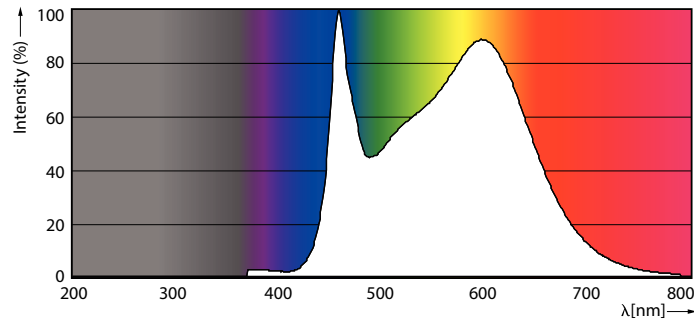

Photometric data

Bulb A67 100W 1521lm 4000K E27 NDFrosted