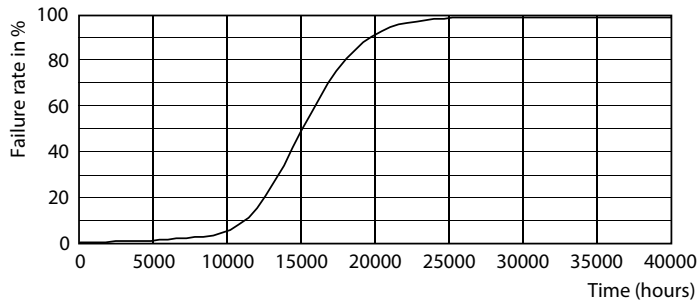

Classic filament LEDbulbs

Lifetime

Bulb A67 100W 1521lm 2700K E27 NDFrosted