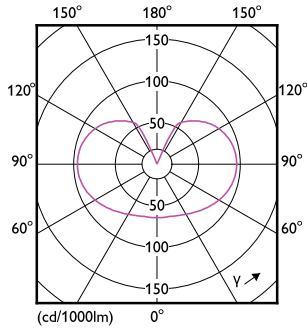

Product data

General Information	
Cap-Base	E27 [E27]
EU RoHS compliant	Yes
Nominal Lifetime (Nom)	15000 h
Switching Cycle	20000X
Technical Type	10.5-100W
Flux measurement reference	Sphere

Light Technical	
Color Code	840 [CCT of 4000K]
Luminous Flux (Nom)	1521 lm
Color Designation	Cool White (CW)
Correlated Color Temperature (Nom)	4000 K
Luminous Efficacy (rated) (Nom)	144.00 lm/W
Color Consistency	<6
Color Rendering Index (Nom)	80
LLMF At End Of Nominal Lifetime (Nom)	70 %

Order code	929002026531
Numerator - Quantity Per Pack	1
Numerator - Packs per outer box	10
Material Nr. (12NC)	929002026531
Net Weight (Piece)	0.030 kg

Dimensional drawing

Bulb A67 100W 1521lm 4000K E27 NDFrosted

Product	D	C
LED classic 100W A60 CW FR ND 1CT/10	60 mm	104 mm

Photometric data

Bulb A67 100W 1521lm 4000K E27 NDFrosted

Bulb A67 100W 1521lm 2700K E27 NDFrosted

Page 11

Bulb A67 100W 1521lm 4000K E27 NDFrosted