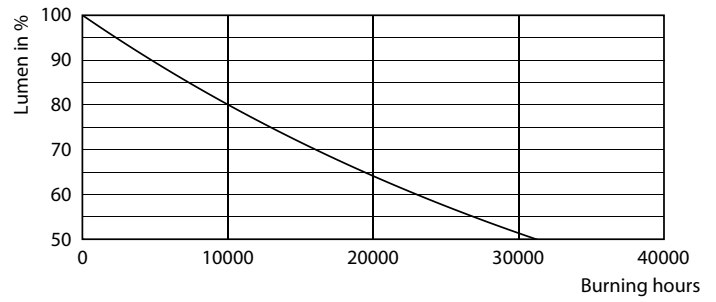

Classic filament LEDbulbs

Lifetime

Bulb A67 100W 1521lm 2700K E27 NDFrosted