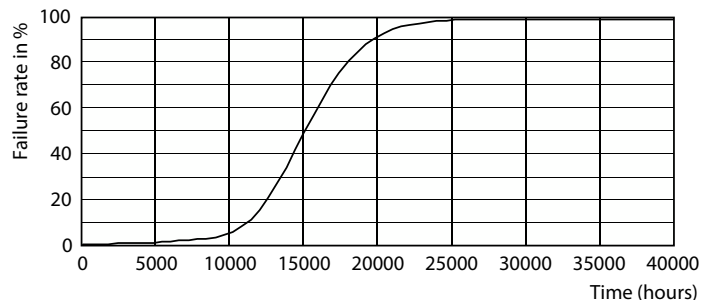

CorePro LEDlinear MV

Životnost

Lumen Maintenance Diagram - CoreProLED linearD 17.5-150W R7S 118 830

Life Expectancy Diagram - CoreProLED linearD 17.5-150W R7S 118 830