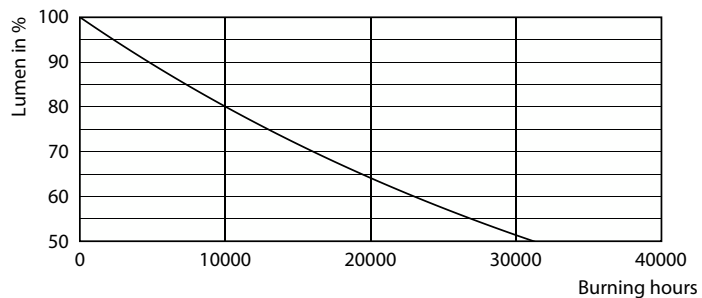

CorePro LEDlinear MV

Životnost

Lumen Maintenance Diagram - CoreProLED linearD 17.5-150W R7S 118 830

Life Expectancy Diagram - CoreProLED linearD 17.5-150W R7S 118 830