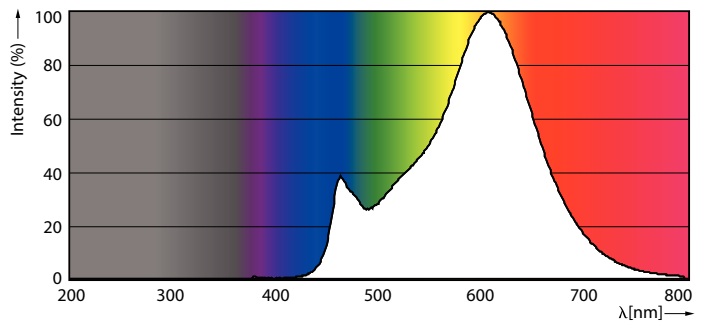

LEDCandle CLA 4.3-40W E14 B35 Clear 827 ND