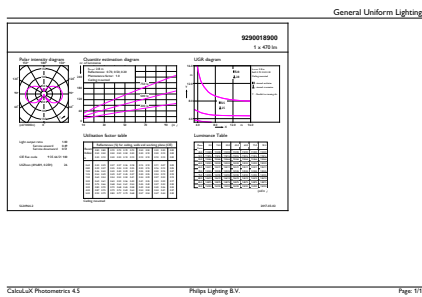

Photometric data

LEDBulb CLA 4.3-40W E27 A60 Clear 827 ND