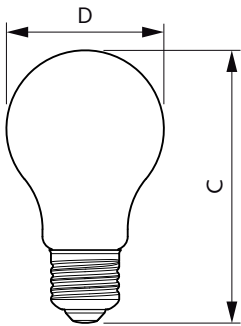

## Dimensional drawing

Bulb A60 4.3-40W 470lm 2700K E27 ND

Product	D	C
CorePro LEDBulbND 4.3-40W E27 A60827 CLG	60 mm	104 mm