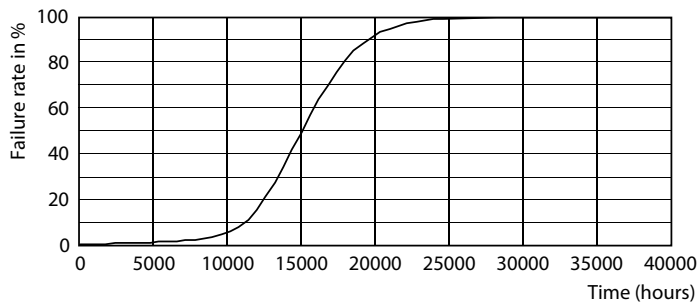

Lifetime

LED Candle CLA 4.3-40W E14 B35 Clear 827 ND