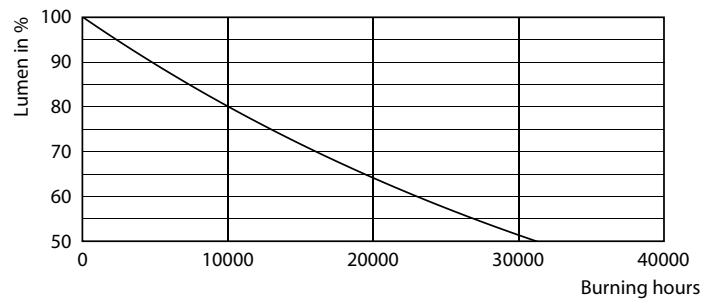

LED Candle CLA 4.3-40W E14 B35 Clear 827 ND