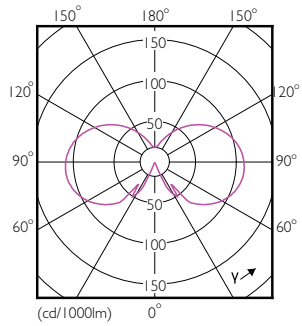

CorePro Glass LED bulbs

Photometric data

LED Candle CLA 4.3-40W E14 B35 Clear 827 ND