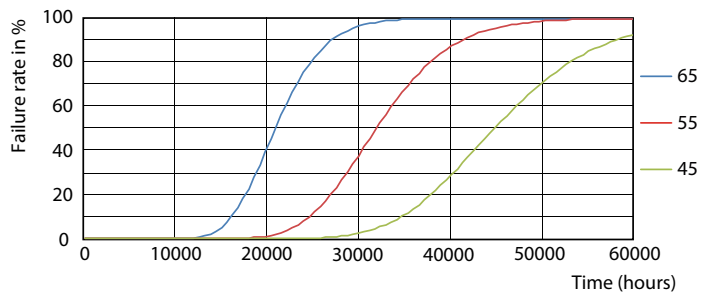

LEDtube COR SLR 18W 30K LifetimeVsTc-LED-LED

18W G13

LEDtube COR SLR 18W 30K LumenVsTc-LMP-LMP

CorePro LED tube Universal T8

Životnost

LEDtube COR SLR 18W 30K FailureRate-LED-LED