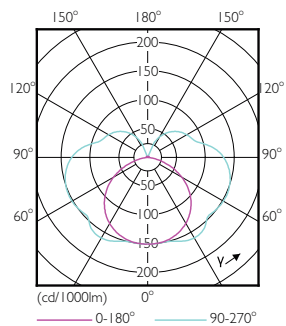

CorePro LEDlinearMV 14-120W R7S 830 D