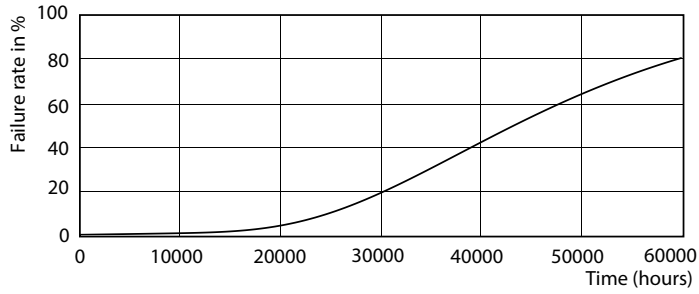

CorePro LED PLC 2P

Životnost