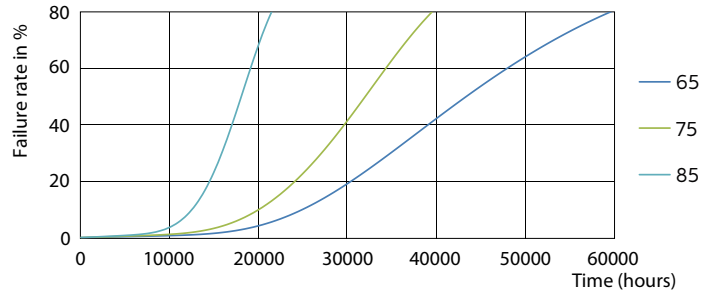

CorePro LED PLC 2P

Životnost