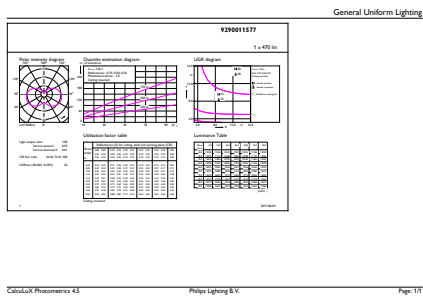

Standard LED candles & lusters

Mechanical and Housing

Bulb Finish Frosted

Approval and Application

Energy Efficiency Label (EEL) A+

Energy Consumption kWh/1000 h 6 kWh

Product Data

Full product code 871829176238600
Order product name LED candle/luster CorePro candle ND 5.5-40W
E14 827 B35 FR

EAN/UPC - Product 8718291762386

Order code 929001157702

Numerator - Quantity Per Pack 1

Numerator - Packs per outer box 10

Material Nr. (12NC) 929001157702

Net Weight (Piece) 0.040 kg

Dimensional drawing

LED ND 5.5-40W E14 827 220-240V B35 FR

Product	D	C
LED candle/luster CorePro candle ND 5.5-40W E14 827 B35 FR	35 mm	106 mm

Photometric data

CorePro LEDcandle 40W E14 827 FR B35 ND