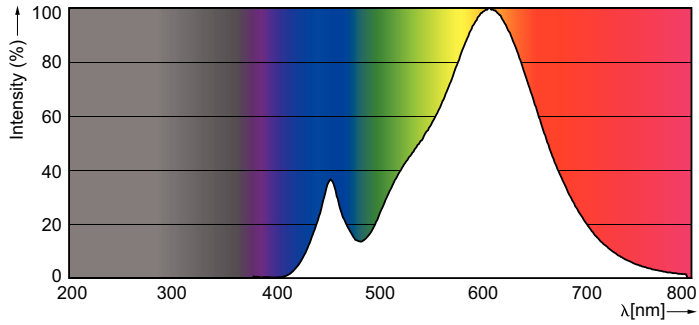

Standard LED candles & lusters

Photometric data

SDPO_LEDCL_0003-Spectral Power distribution