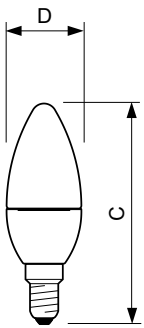

### Product Data

Full product code 871829176238600  
 Order product name LED candle/luster CorePro candle ND 5.5-40W  
 E14 827 B35 FR

EAN/UPC - Product 8718291762386

Order code 929001157702

Numerator - Quantity Per Pack 1

## Dimensional drawing

LED ND 5.5-40W E14 827 220-240V B35 FR

Product	D	C
LED candle/luster CorePro candle ND 5.5-40W E14 827 B35 FR	35 mm	106 mm