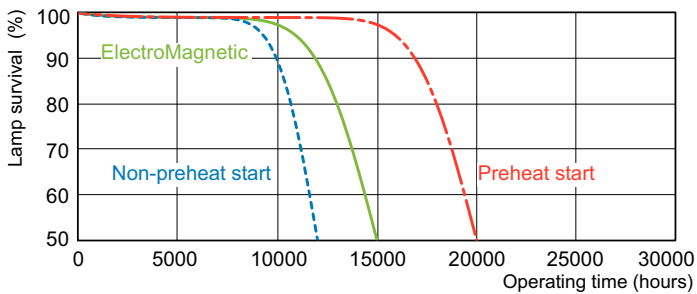

Lifetime

Life Expectancy Diagram - MASTER TL-D Super 80 14W/840 SLV/25