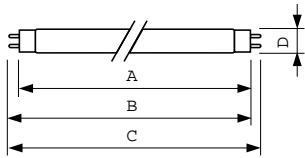

### Product data

General Information		Lamp Current (Nom)	
Cap-Base	G13 [Medium Bi-Pin Fluorescent]		0.380 A
Flux measurement reference	Sphere	Controls and Dimming	
Brand	Philips	Dimmable	Yes
Light Technical		Mechanical and Housing	
Color Code	840 [CCT of 4000K]	Bulb Shape	T8 [26 mm (T8)]
Luminous Flux	860 lumen	Approval and Application	
Color Designation	Cool Daylight	Mercury (Hg) Content (Max)	2 mg
Chromaticity Coordinate X (Nom)	0.38	Mercury (Hg) Content (Nom)	2 mg
Chromaticity Coordinate Y (Nom)	0.38	Energy Consumption kWh/1000 h	15 kWh
Correlated Color Temperature (Nom)	4000 K	EPREL Registration Number	423,504
Luminous Efficacy (rated) (Nom)	63 lm/W	Product Data	
Color rendering index (CRI)	83	Full product code	871150095381040
Operating and Electrical		Order product name	MASTER TL-D Super 80 14W/840 SLV/25
Power Consumption	14.2 W		

## Dimensional drawing

Product	D (max)	A (max)	B (max)	B (min)	C (max)
MASTER TL-D Super 80 14W/840 SLV/25	28 mm	361.2 mm	368.3 mm	365.9 mm	375.4 mm