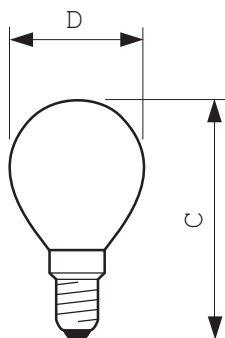

• Environmental Characteristics

Energy Efficiency Label (EEL)	E
Energy consumption kWh/1000h	15 kWh

• Measuring Conditions

Switching cycle	4000X
-----------------	-------

• Product Dimensions

Overall Length C	76.5 (max) mm
Diameter D	45 (max) mm

• Product Data

Order code	921587243312
Full product code	921587243312
Full product name	Party 15W E14 220-240V P45 GR 1CT
Order product name	Party 15W E14 220-240V P45 GR 1CT/4X5F
Pieces per pack	1
Packing configuration	4X5F
Packs per outerbox	20
Bar code on pack - EAN1	8711500332578
Bar code on intermediate packing - EAN2	8711500378903
Bar code on outerbox - EAN3	8711500378910
Logistic code(s) - 12NC	921587243312
ILCOS code	IBP/G-15-220/240-E14-45
Net weight per piece	14.000 gr

PHILIPS

Dimensional drawing

Party 15W E14 220-240V P45 GR 1CT

Product	C (Max)	D (Norm)	D (Max)
LUS COL 15W E14 220-240V P45 GR	76.5	-	45

E14

© 2013 Koninklijke Philips N.V. (Royal Philips)
All rights reserved.