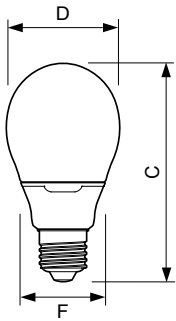

### Product Data

Full product code	871829168278300
Order product name	Softone 18W WW E27 220-240V 1PF/6
EAN/UPC – product	8718291682783
Order code	68278300
Numerator – quantity per pack	1
Numerator – packs per outer box	6
Material no. (12NC)	929689118902
Net weight (piece)	0.101 kg

## Dimensional drawing

Product	D (max)	C (max)	F (max)
Softone 18W WW E27 220-240V 1PF/6	71.0 mm	137.0 mm	47.3 mm

Ambiance 18W WW E27 220-240V 50/60Hz