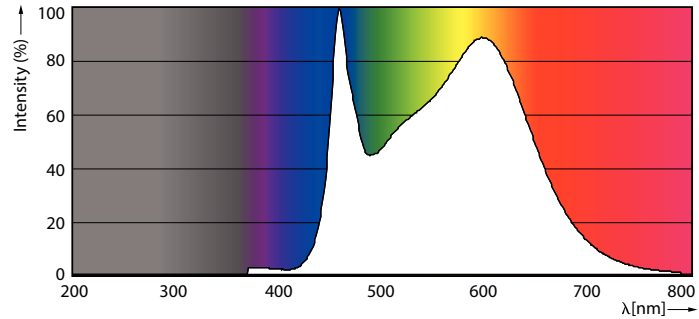

LEDbulb 8,5W E27 A60 840 FR