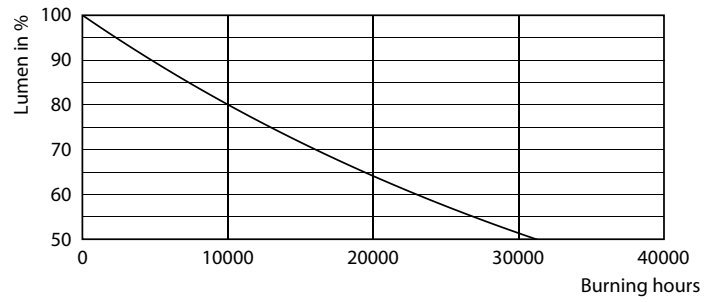

Classic filament LEDbulbs

Lifetime

15K LED

15K LMP