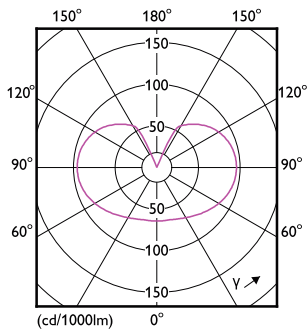

LEDbulb 8,5W E27 A60 FR