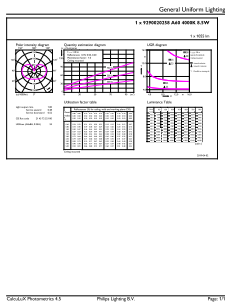

Photometric data

LEDbulb 8,5W E27 A60 840 FR