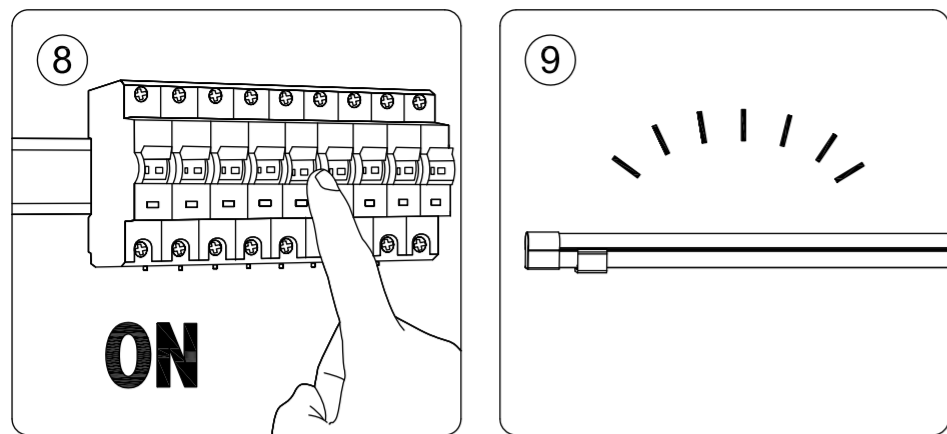

Size: 297x210mm

Click to turn on / off
Long press 10s to pairing mode when light is off.

WIZ

WiZ Outdoor strip
929003315201
929003315306

3241 660 46951
© 2023 Signify Holding
Signify

wizconnected.com

SIGNIFY	
Brand	wiz
Product Family	LED
Shape	
Wattage	24W adaptor
Template Ref.	N/A
SGS number	7218480
12-NC.NBR	324166046951
Masterdrawing	NA
CRC Ref.	CRC000
Barcode No.	8720169074859
Operator(s)	steve.wo
VERSION No.	v4
Date in	
Date amended	20230407
Black	Diecut
Date Check	
<input type="checkbox"/>	Check briefing Traffic
Artwork document	
<input type="checkbox"/>	Legend
<input type="checkbox"/>	12NC
<input type="checkbox"/>	Barcode
<input type="checkbox"/>	Diecut
<input type="checkbox"/>	Number of colors
<input type="checkbox"/>	Trapping/Bleed
<input type="checkbox"/>	Images hires
<input type="checkbox"/>	Jobsizes
Approval	
<input type="checkbox"/>	QC Lithographer SGS Shanghai Production
<input type="checkbox"/>	Product Manager zhang.jie@signify.com
<input type="checkbox"/>	Traffic Manager Joanna Wu