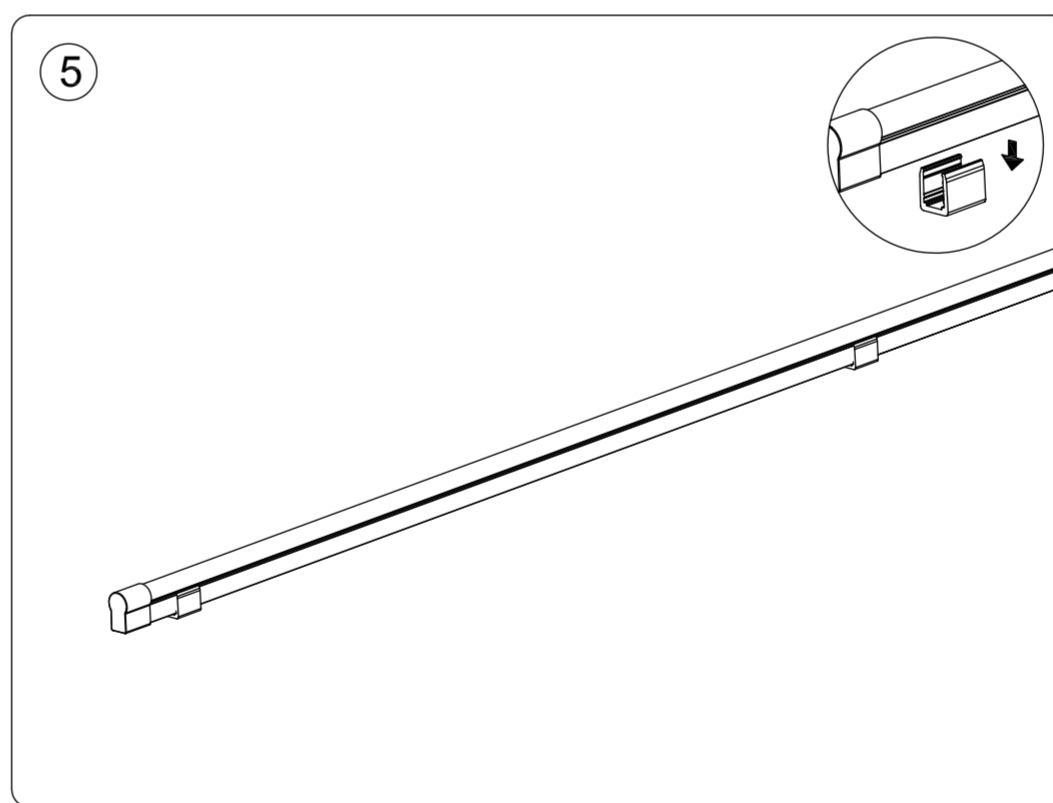

Size: 297x210mm

Click to turn on / off
Long press 10s to pairing mode when light is off.

WIZ

WiZ Outdoor strip
929003315201
929003315306

3241 660 46951
© 2023 Signify Holding
Signify

wizconnected.com

SIGNIFY	
Brand	wiz
Product Family	LED
Shape	
Wattage	24W adaptor
Template Ref.	N/A
SGS number	7218480
12-NC.NBR	324166046951
Masterdrawing	NA
CRC Ref.	CRC000
Barcode No.	8720169074859
Operator(s)	steve.wo
VERSION No.	v4
Date in	
Date amended	20230407
Black	Diecut
Date Check	
<input type="checkbox"/>	Check briefing Traffic
Artwork document	
<input type="checkbox"/>	Legend
<input type="checkbox"/>	12NC
<input type="checkbox"/>	Barcode
<input type="checkbox"/>	Diecut
<input type="checkbox"/>	Number of colors
<input type="checkbox"/>	Trapping/Bleed
<input type="checkbox"/>	Images hires
<input type="checkbox"/>	Jobsizes
Approval	
<input type="checkbox"/>	QC Lithographer SGS Shanghai Production
<input type="checkbox"/>	Product Manager zhang.jie@signify.com
<input type="checkbox"/>	Traffic Manager Joanna Wu