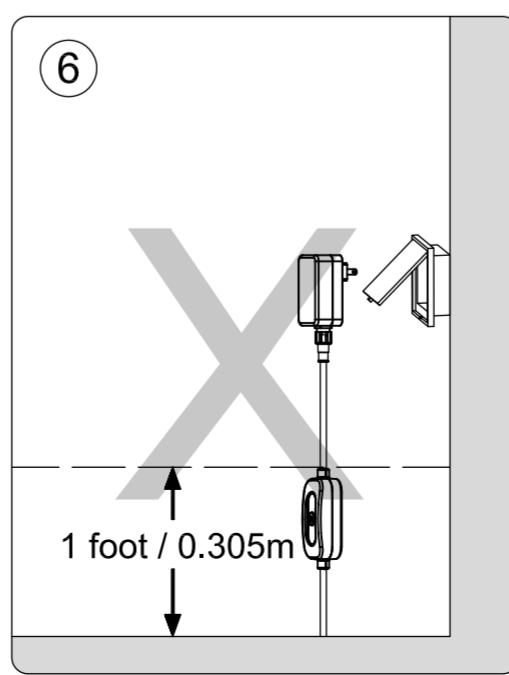

Size: 297x210mm

Click to turn on / off
Long press 10s to pairing mode when light is off.

WIZ

WiZ Outdoor strip
929003315201
929003315306

3241 660 46951
© 2023 Signify Holding
Signify

wizconnected.com

SIGNIFY	
Brand	wiz
Product Family	LED
Shape	
Wattage	24W adaptor
Template Ref.	N/A
SGS number	7218480
12-NC.NBR	324166046951
Masterdrawing	NA
CRC Ref.	CRC000
Barcode No.	8720169074859
Operator(s)	steve.wo
VERSION No.	v4
Date in	
Date amended	20230407
Black	Diecut
Date Check	
<input type="checkbox"/>	Check briefing Traffic
Artwork document	
<input type="checkbox"/>	Legend
<input type="checkbox"/>	12NC
<input type="checkbox"/>	Barcode
<input type="checkbox"/>	Diecut
<input type="checkbox"/>	Number of colors
<input type="checkbox"/>	Trapping/Bleed
<input type="checkbox"/>	Images hires
<input type="checkbox"/>	Jobsizes
Approval	
<input type="checkbox"/>	QC Lithographer SGS Shanghai Production
<input type="checkbox"/>	Product Manager zhang.jie@signify.com
<input type="checkbox"/>	Traffic Manager Joanna Wu