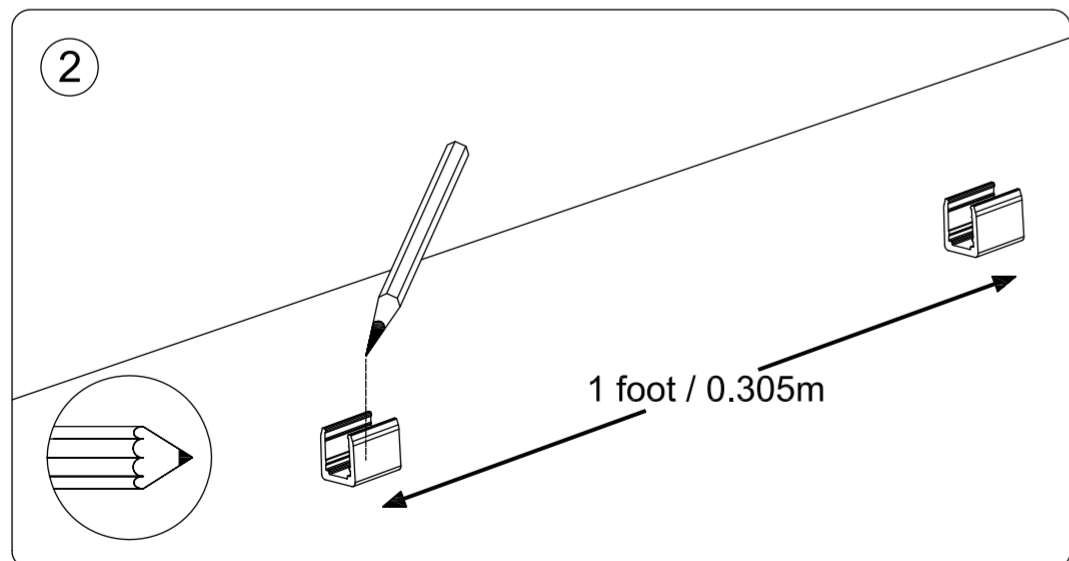

Size: 297x210mm

Click to turn on / off
Long press 10s to pairing mode when light is off.

WIZ

WiZ Outdoor strip
929003315201
929003315306

3241 660 46951
© 2023 Signify Holding
Signify

wizconnected.com

SIGNIFY	
Brand	wiz
Product Family	LED
Shape	
Wattage	24W adaptor
Template Ref.	N/A
SGS number	7218480
12-NC.NBR	324166046951
Masterdrawing	NA
CRC Ref.	CRC000
Barcode No.	8720169074859
Operator(s)	steve.wo
VERSION No.	v4
Date in	
Date amended	20230407
Black	Diecut
Date Check	
<input type="checkbox"/>	Check briefing Traffic
Artwork document	
<input type="checkbox"/>	Legend
<input type="checkbox"/>	12NC
<input type="checkbox"/>	Barcode
<input type="checkbox"/>	Diecut
<input type="checkbox"/>	Number of colors
<input type="checkbox"/>	Trapping/Bleed
<input type="checkbox"/>	Images hires
<input type="checkbox"/>	Jobsizes
Approval	
<input type="checkbox"/>	QC Lithographer SGS Shanghai Production
<input type="checkbox"/>	Product Manager zhang.jie@signify.com
<input type="checkbox"/>	Traffic Manager Joanna Wu