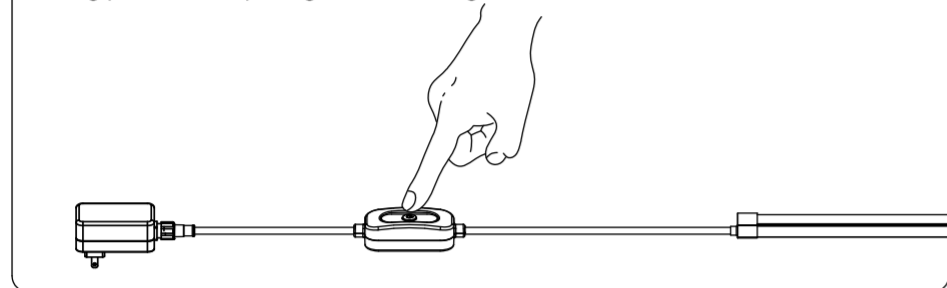

Size: 297x210mm

Click to turn on / off
Long press 10s to pairing mode when light is off.

WIZ

WiZ Outdoor strip
929003315201
929003315306

3241 660 46951
© 2023 Signify Holding
Signify

wizconnected.com

SIGNIFY	
Brand	wiz
Product Family	LED
Shape	
Wattage	24W adaptor
Template Ref.	N/A
SGS number	7218480
12-NC.NBR	324166046951
Masterdrawing	NA
CRC Ref.	CRC000
Barcode No.	8720169074859
Operator(s)	steve.wo
VERSION No.	v4
Date in	
Date amended	20230407
Black	Diecut
Date Check	
<input type="checkbox"/>	Check briefing Traffic
Artwork document	
<input type="checkbox"/>	Legend
<input type="checkbox"/>	12NC
<input type="checkbox"/>	Barcode
<input type="checkbox"/>	Diecut
<input type="checkbox"/>	Number of colors
<input type="checkbox"/>	Trapping/Bleed
<input type="checkbox"/>	Images hires
<input type="checkbox"/>	Jobsizes
Approval	
<input type="checkbox"/>	QC Lithographer SGS Shanghai Production
<input type="checkbox"/>	Product Manager zhang.jie@signify.com
<input type="checkbox"/>	Traffic Manager Joanna Wu