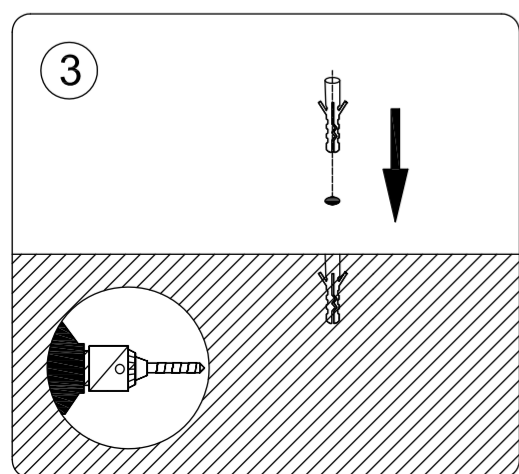

Size: 297x210mm

Click to turn on / off
Long press 10s to pairing mode when light is off.

WIZ

WiZ Outdoor strip
929003315201
929003315306

3241 660 46951
© 2023 Signify Holding
Signify

wizconnected.com

SIGNIFY	
Brand	wiz
Product Family	LED
Shape	
Wattage	24W adaptor
Template Ref.	N/A
SGS number	7218480
12-NC.NBR	324166046951
Masterdrawing	NA
CRC Ref.	CRC000
Barcode No.	8720169074859
Operator(s)	steve.wo
VERSION No.	v4
Date in	
Date amended	20230407
Black	Diecut
Date Check	
<input type="checkbox"/>	Check briefing Traffic
Artwork document	
<input type="checkbox"/>	Legend
<input type="checkbox"/>	12NC
<input type="checkbox"/>	Barcode
<input type="checkbox"/>	Diecut
<input type="checkbox"/>	Number of colors
<input type="checkbox"/>	Trapping/Bleed
<input type="checkbox"/>	Images hires
<input type="checkbox"/>	Jobsizes
Approval	
<input type="checkbox"/>	QC Lithographer SGS Shanghai Production
<input type="checkbox"/>	Product Manager zhang.jie@signify.com
<input type="checkbox"/>	Traffic Manager Joanna Wu