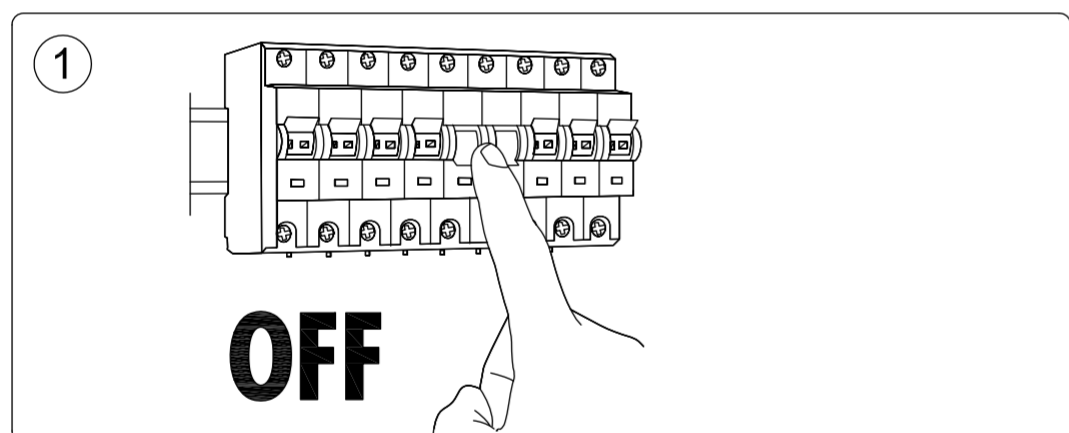

Size: 297x210mm

Click to turn on / off
Long press 10s to pairing mode when light is off.

WIZ

WiZ Outdoor strip
929003315201
929003315306

3241 660 46951
© 2023 Signify Holding
Signify

wizconnected.com

SIGNIFY	
Brand	wiz
Product Family	LED
Shape	
Wattage	24W adaptor
Template Ref.	N/A
SGS number	7218480
12-NC.NBR	324166046951
Masterdrawing	NA
CRC Ref.	CRC000
Barcode No.	8720169074859
Operator(s)	steve.wo
VERSION No.	v4
Date in	
Date amended	20230407
Black	Diecut
Date Check	
<input type="checkbox"/>	Check briefing Traffic
Artwork document	
<input type="checkbox"/>	Legend
<input type="checkbox"/>	12NC
<input type="checkbox"/>	Barcode
<input type="checkbox"/>	Diecut
<input type="checkbox"/>	Number of colors
<input type="checkbox"/>	Trapping/Bleed
<input type="checkbox"/>	Images hires
<input type="checkbox"/>	Jobsizes
Approval	
<input type="checkbox"/>	QC Lithographer SGS Shanghai Production
<input type="checkbox"/>	Product Manager zhang.jie@signify.com
<input type="checkbox"/>	Traffic Manager Joanna Wu