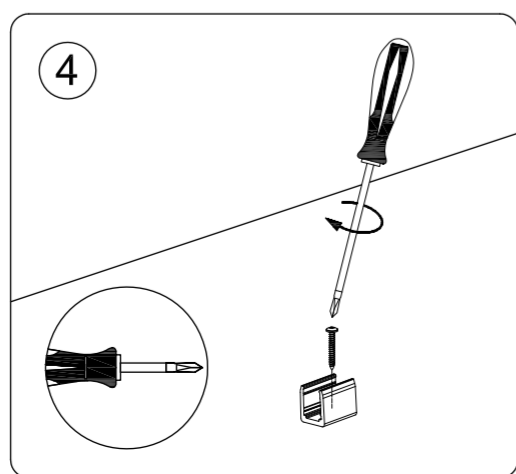

Size: 297x210mm

Click to turn on / off
Long press 10s to pairing mode when light is off.

WIZ

WiZ Outdoor strip
929003315201
929003315306

3241 660 46951
© 2023 Signify Holding
Signify

wizconnected.com

SIGNIFY	
Brand	wiz
Product Family	LED
Shape	
Wattage	24W adaptor
Template Ref.	N/A
SGS number	7218480
12-NC.NBR	324166046951
Masterdrawing	NA
CRC Ref.	CRC000
Barcode No.	8720169074859
Operator(s)	steve.wo
VERSION No.	v4
Date in	
Date amended	20230407
Black	Diecut
Date Check	
<input type="checkbox"/>	Check briefing Traffic
Artwork document	
<input type="checkbox"/>	Legend
<input type="checkbox"/>	12NC
<input type="checkbox"/>	Barcode
<input type="checkbox"/>	Diecut
<input type="checkbox"/>	Number of colors
<input type="checkbox"/>	Trapping/Bleed
<input type="checkbox"/>	Images hires
<input type="checkbox"/>	Jobsizes
Approval	
<input type="checkbox"/>	QC Lithographer SGS Shanghai Production
<input type="checkbox"/>	Product Manager zhang.jie@signify.com
<input type="checkbox"/>	Traffic Manager Joanna Wu