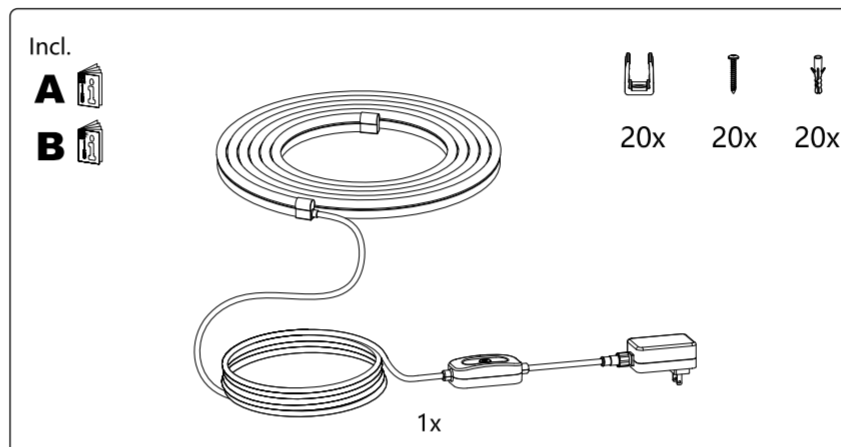

Size: 297x210mm

Click to turn on / off
Long press 10s to pairing mode when light is off.

WIZ

WiZ Outdoor strip
929003315201
929003315306

3241 660 46951
© 2023 Signify Holding
Signify

wizconnected.com

SIGNIFY	
Brand	wiz
Product Family	LED
Shape	
Wattage	24W adaptor
Template Ref.	N/A
SGS number	7218480
12-NC.NBR	324166046951
Masterdrawing	NA
CRC Ref.	CRC000
Barcode No.	8720169074859
Operator(s)	steve.wo
VERSION No.	v4
Date in	
Date amended	20230407
Black	Diecut
Date Check	
<input type="checkbox"/>	Check briefing Traffic
Artwork document	
<input type="checkbox"/>	Legend
<input type="checkbox"/>	12NC
<input type="checkbox"/>	Barcode
<input type="checkbox"/>	Diecut
<input type="checkbox"/>	Number of colors
<input type="checkbox"/>	Trapping/Bleed
<input type="checkbox"/>	Images hires
<input type="checkbox"/>	Jobsizes
Approval	
<input type="checkbox"/>	QC Lithographer SGS Shanghai Production
<input type="checkbox"/>	Product Manager zhang.jie@signify.com
<input type="checkbox"/>	Traffic Manager Joanna Wu