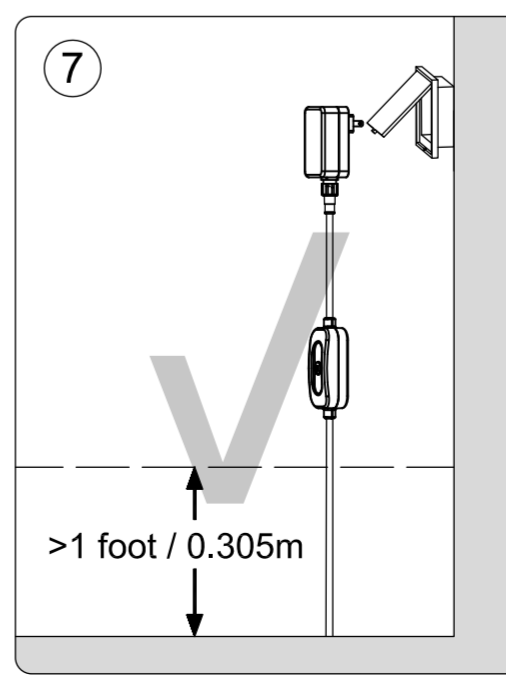

Size: 297x210mm

Click to turn on / off
Long press 10s to pairing mode when light is off.

WIZ

WiZ Outdoor strip
929003315201
929003315306

3241 660 46951
© 2023 Signify Holding
Signify

wizconnected.com

SIGNIFY	
Brand	wiz
Product Family	LED
Shape	
Wattage	24W adaptor
Template Ref.	N/A
SGS number	7218480
12-NC.NBR	324166046951
Masterdrawing	NA
CRC Ref.	CRC000
Barcode No.	8720169074859
Operator(s)	steve.wo
VERSION No.	v4
Date in	
Date amended	20230407
Black	Diecut
Date Check	
<input type="checkbox"/>	Check briefing Traffic
Artwork document	
<input type="checkbox"/>	Legend
<input type="checkbox"/>	12NC
<input type="checkbox"/>	Barcode
<input type="checkbox"/>	Diecut
<input type="checkbox"/>	Number of colors
<input type="checkbox"/>	Trapping/Bleed
<input type="checkbox"/>	Images hires
<input type="checkbox"/>	Jobsizes
Approval	
<input type="checkbox"/>	QC Lithographer SGS Shanghai Production
<input type="checkbox"/>	Product Manager zhang.jie@signify.com
<input type="checkbox"/>	Traffic Manager Joanna Wu