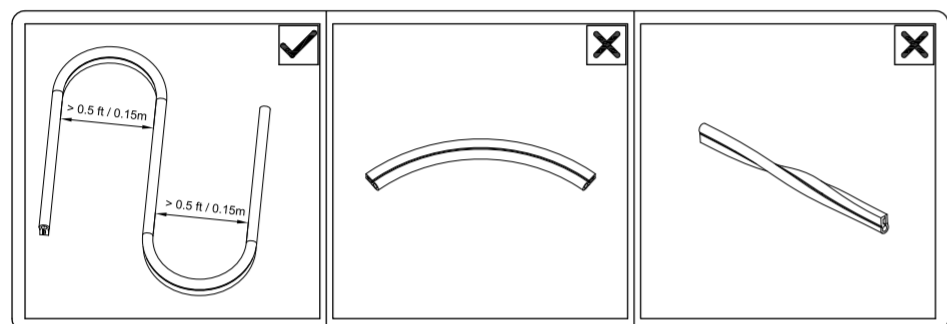

Size: 297x210mm

Click to turn on / off
Long press 10s to pairing mode when light is off.

WIZ

WiZ Outdoor strip
929003315201
929003315306

3241 660 46951
© 2023 Signify Holding
Signify

wizconnected.com

SIGNIFY	
Brand	wiz
Product Family	LED
Shape	
Wattage	24W adaptor
Template Ref.	N/A
SGS number	7218480
12-NC.NBR	324166046951
Masterdrawing	NA
CRC Ref.	CRC000
Barcode No.	8720169074859
Operator(s)	steve.wo
VERSION No.	v4
Date in	
Date amended	20230407
Black	Diecut
Date Check	
<input type="checkbox"/>	Check briefing Traffic
Artwork document	
<input type="checkbox"/>	Legend
<input type="checkbox"/>	12NC
<input type="checkbox"/>	Barcode
<input type="checkbox"/>	Diecut
<input type="checkbox"/>	Number of colors
<input type="checkbox"/>	Trapping/Bleed
<input type="checkbox"/>	Images hires
<input type="checkbox"/>	Jobsizes
Approval	
<input type="checkbox"/>	QC Lithographer SGS Shanghai Production
<input type="checkbox"/>	Product Manager zhang.jie@signify.com
<input type="checkbox"/>	Traffic Manager Joanna Wu