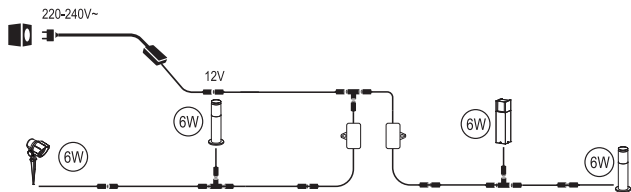

## Philips GardenLink Low-volt system (12V)

Max.24W Dusk-to-Dawn Sensor (with max.3 pieces of luminaires)

Max.30m (24W Power Supply Unit and Dusk-to-Dawn Sensor, with max.3 pieces of luminaires)

Max.24m (48W Power Supply Unit, with max.6 pieces of luminaires)