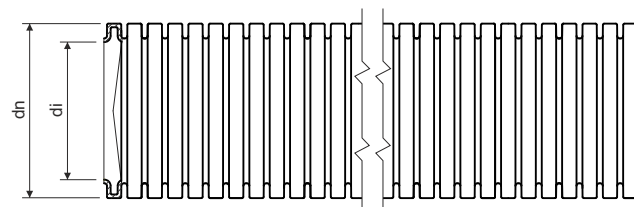

MONOFLEX

product description: the pipes are intended for installation to the distribution of low voltage
 for surface installation into or under parget
 suitable for mounting into hollow walls, plaster walls and ceilings
 possibility to install in places with risk of flammable gases and vapor – danger zone 2
 possibility to install in places with explosive risk of dust – danger zone 22

material: PVC
 color: light grey RAL 7035, white RAL 9003, black RAL 9005
 self-snuffing: yes, within 30 s
 temperature resistance: -5 - +60 °C
 fire class for underlying material: A1-F
 UV stable: no
 mechanical resistance: 320 N / 5 cm
 classification according to EN 61386-1 ed. 2: 22212
 certification: EN 61386-1 ed.2:09, EN 61386-22:04
 storage: ČSN 64 0090
 length tolerance: ± 1 %