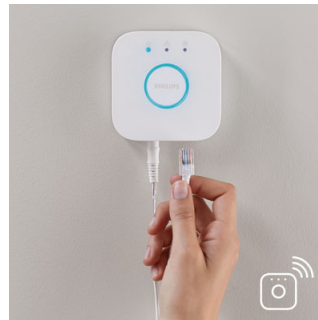

Timers for your convenience

Philips Hue can make it seem like you're home when you're not, using the schedule function in the Philips Hue app. Set the lights to come on at a pre-set time, so the lights are on when you arrive home. You can even set rooms to light up at different times. And of course, you can let the lights turn off gradually in the night, so you never have to worry whether you've left any lights on.

Installation free dimming

Experience guaranteed smooth dimming with Philips Hue. Not too bright. Not too dark. Just right. No need for wires, an electrician or installation

Control it your way

Connect your Philips Hue lights with the bridge and start discovering the endless possibilities. Control your lights from your smartphone or tablet via the Philips Hue app, or add switches to your system to activate your lights. Set timers, notifications, alarms, and more for the full Philips Hue experience. Philips Hue even works with Amazon Alexa, Apple Homekit and Google Home to allow you to control your lights with your voice.

8718699605513

Requires a Philips Hue bridge

Connect your Philips Hue lights with the bridge to control your lights from your smart phone or tablet via the Philips Hue app.

Wirelessly controllable LED

This LED bulb is wirelessly controllable if you connect it to the Philips Hue bridge for smart control or to the Philips Hue dimmer switch.