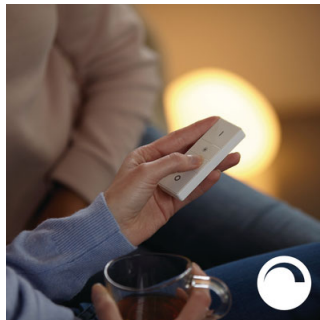

Installation free dimming

Experience guaranteed smooth dimming with Philips Hue. Not too bright. Not too dark. Just right. No need for wires, an electrician or installation