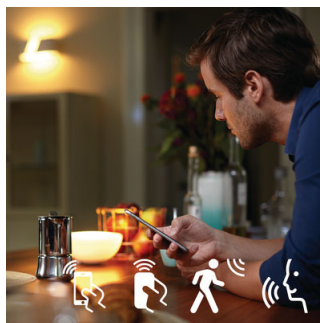

Timers for your convenience

Philips Hue can make it seem like you're home when you're not, using the schedule function in the Philips Hue app. Set the lights to come on at a pre-set time, so the lights are on when you arrive home. You can even set rooms to light up at different times. And of course, you can let the lights turn off gradually in the night, so you never have to worry whether you've left any lights on.

Installation free dimming

Experience guaranteed smooth dimming with Philips Hue. Not too bright. Not too dark. Just right. No need for wires, an electrician or installation

Control it your way

Connect your Philips Hue lights with the bridge and start discovering the endless possibilities. Control your lights from your smartphone or tablet via the Philips Hue app, or add switches to your system to activate your lights. Set timers, notifications, alarms, and more for the full Philips Hue experience. Philips Hue even works with Amazon Alexa, Apple Homekit and Google Home to allow you to control your lights with your voice.