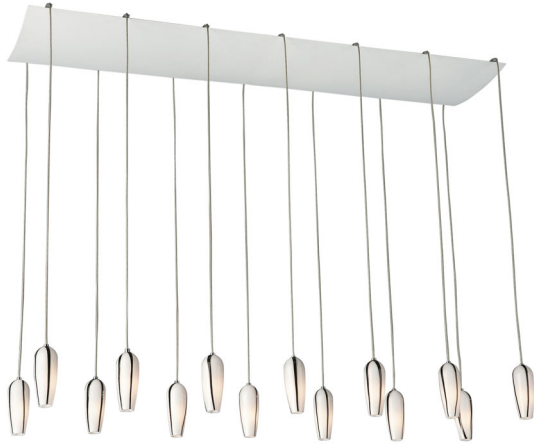

Lirio by Philips
Suspension light

40258/31/LI

Lirio  [®]
by
PHILIPS

Specifications

Design and finishing

- Material: metal
- Colour: white

Product dimensions and weight

- Height minimum: 0.0 cm
- Height maximum: 118 cm
- Length: 118 cm
- Width: 28.9 cm
- Net weight: 8.000 kg

Technical specifications

- Mains power: 230 V, 50 Hz
- Bulb technology: halogen, 12 V
- Number of bulbs: 14
- Fitting/cap: G4
- Wattage bulb included: 20 W
- Maximum wattage replacement bulb: 20 W
- Light colour: 2800 K warm white

- Height: 8.1 cm
- Length: 120.4 cm
- Width: 30.1 cm
- Weight: 9.600 kg

Miscellaneous

- Especially designed for: Living Room and Bedroom
- Style: Design
- Type: Suspension light