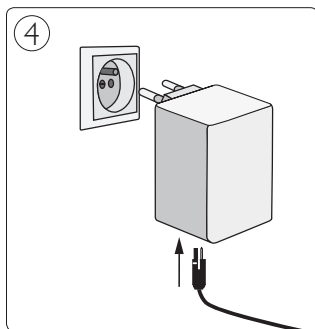

Incl.

**B**

1

Philips Lighting Contact Centre  
Int. Business Reply Service  
I.B.R.S. / C.C.R.I. Numéro 10461  
5600 VB Eindhoven  
Pays-Bas / The Netherlands

[www.philips.com/homelighting](http://www.philips.com/homelighting)  
☎ +800 7445 4775