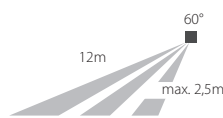

SENZOR SL2100

SL2100/B
SL2100/C

1000W
1000W

200W
200W

IP44
IP44

SENS max. 12m | TIME 10s (±5s) ~ 12min (±1min) | LUX 30 ~ 2000lx

SENZOR 180°

PN71000002
PN71000003

1200W
1200W

300W
300W

IP65
IP65

SENS max. 12m | TIME 10s (±5s) ~ 7min (±2min) | LUX 3 ~ 2000lx