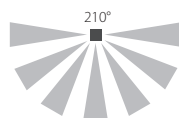

SENZOR SL2100

SL2100/B
SL2100/C

1000W
1000W

200W
200W

IP44
IP44

SENS max. 12m | TIME 10s (±5s) ~ 12min (±1min) | LUX 30 ~ 2000lx

SENZOR 180°

PN71000002
PN71000003

1200W
1200W

300W
300W

IP65
IP65

SENS max. 12m | TIME 10s (±5s) ~ 7min (±2min) | LUX 3 ~ 2000lx