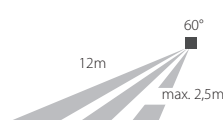

SENZOR SL2100

SL2100/B
SL2100/C

1000W
1000W

200W
200W

IP44
IP44

SENS max. 12m | TIME 10s (±5s) ~ 12min (±1min) | LUX 30 ~ 2000lx

SENZOR 180°

PN71000002
PN71000003

1200W
1200W

300W
300W

IP65
IP65

SENS max. 12m | TIME 10s (±5s) ~ 7min (±2min) | LUX 3 ~ 2000lx