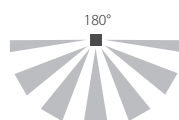

SENZOR SL2100

SL2100/B
SL2100/C

1000W
1000W

200W
200W

IP44
IP44

SENS max. 12m | TIME 10s (±5s) ~ 12min (±1min) | LUX 30 ~ 2000lx

SENZOR 180°

PN71000002
PN71000003

1200W
1200W

300W
300W

IP65
IP65

SENS max. 12m | TIME 10s (±5s) ~ 7min (±2min) | LUX 3 ~ 2000lx