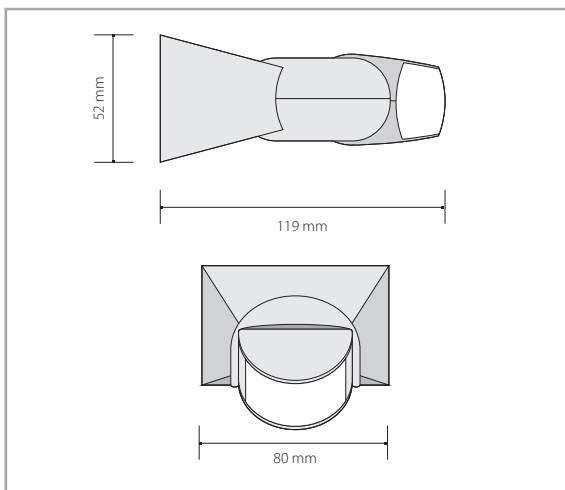

SENZOR SL2100

SL2100/B
SL2100/C

1000W
1000W

200W
200W

IP44
IP44

SENS max. 12m | TIME 10s (±5s) ~ 12min (±1min) | LUX 30 ~ 2000lx

SENZOR 180°

PN71000002
PN71000003

1200W
1200W

300W
300W

IP65
IP65

SENS max. 12m | TIME 10s (±5s) ~ 7min (±2min) | LUX 3 ~ 2000lx