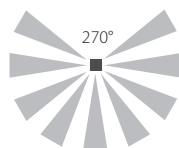

SENZOR SL2700

SL2700/B
SL2700/C

1000W
1000W

300W
300W

IP44
IP44

SENS max. 12m | TIME 10s (±5s) ~ 4min (±1min) | LUX 3 ~ 2000lx

SENZOR SL2500

SL2500/B
SL2500/C