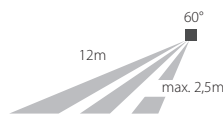

SENZOR SL2700

SL2700/B
SL2700/C

1000W
1000W

300W
300W

IP44
IP44

SENS max. 12m | TIME 10s (±5s) ~ 4min (±1min) | LUX 3 ~ 2000lx

SENZOR SL2500

SL2500/B
SL2500/C

1000W
1000W

300W
300W

IP44
IP44

SENS max. 6m | TIME 10s (±5s) ~ 4min (±1min) | LUX 2 ~ 2000lx