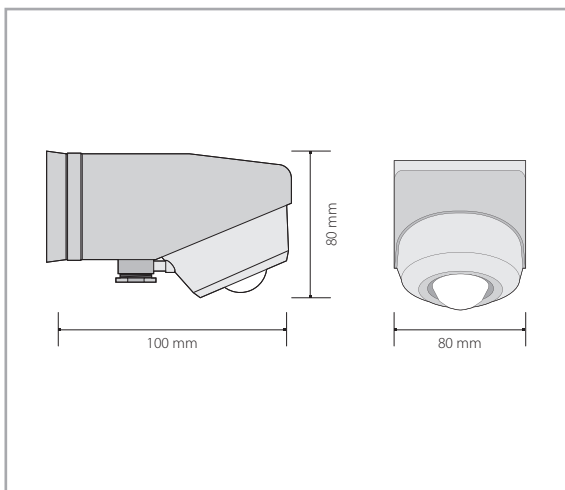

SENZOR SL2700

SL2700/B
SL2700/C

1000W
1000W

300W
300W

IP44
IP44

SENS max. 12m | TIME 10s (±5s) ~ 4min (±1min) | LUX 3 ~ 2000lx

SENZOR SL2500

SL2500/B
SL2500/C

1000W
1000W

300W
300W

IP44
IP44

SENS max. 6m | TIME 10s (±5s) ~ 4min (±1min) | LUX 2 ~ 2000lx