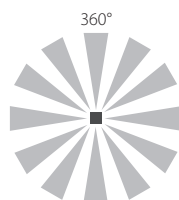

SENS max. 6m | TIME 10s (±5s) ~ 4min (±1min) | LUX 2 ~ 2000lx