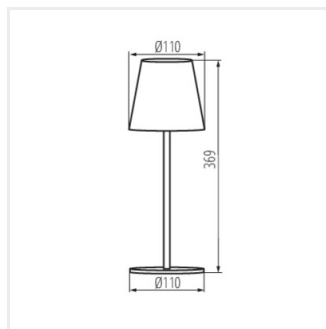

INITA LED IP54

Stolní LED lampa

INITA LED IP 54