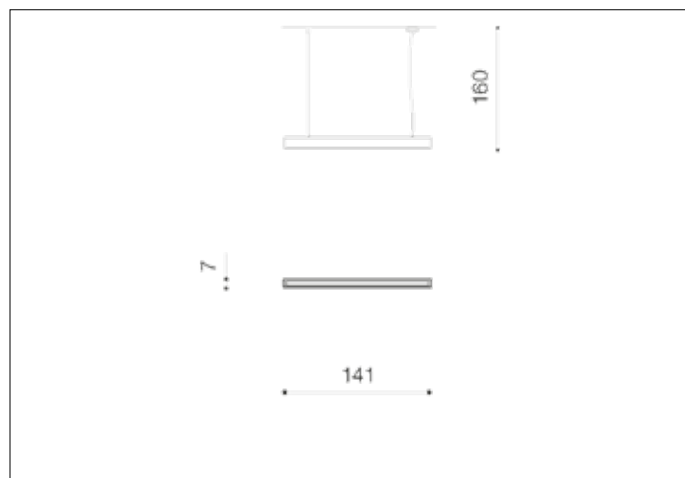

## Dimensions height / width / length [cm] Product Specifications

Product	160 x 141 x 7
Mounting inlet:	N/A x N/A x N/A
Ceiling base:	2 x 7 x N/A
Shades	7 x 141 x 4,3

## Shipping info height / width / length [cm]

BOX 1:	12 x 153 x 8
BOX 2:	N/A x N/A x N/A
BOX 3:	N/A x N/A x N/A
Net weight [kg]	2,5
Gross weight [kg]	2,8