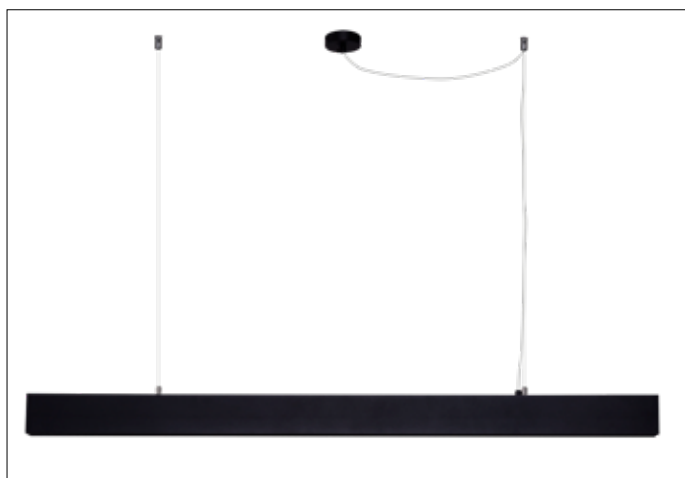

**AZzardo**<sup>®</sup>  
LIGHTING

LINNEA 140 PENDANT CCT BK  
AZ4571, EAN 5901238445715

## Dimensions height / width / length [cm] Product Specifications

Product	160 x 141 x 7
Mounting inlet:	N/A x N/A x N/A
Ceiling base:	2 x 7 x N/A
Shades	7 x 141 x 4,3