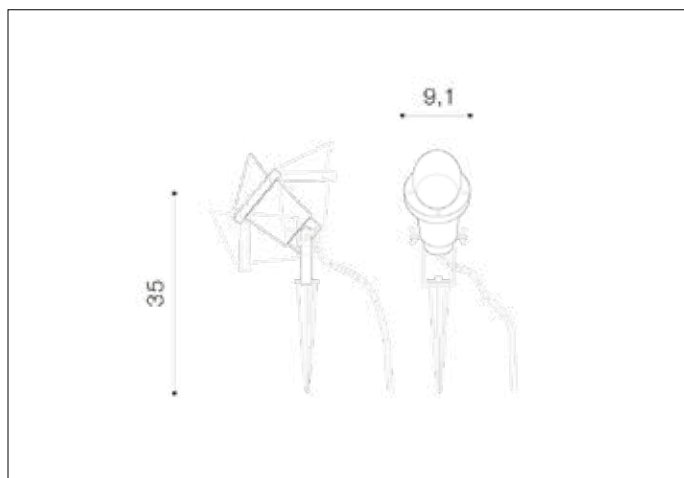

AZzardo[®]
LIGHTING

EDVARD DGR

AZ4503, EAN 5901238445036

Dimensions height / width / length [cm] Product Specifications

| | |
|-----------------|------------------|
| Product | 35 x 9,1 x N/A |
| Mounting inlet: | N/A x N/A x N/A |
| Ceiling base: | N/A x N/A x N/A |
| Shades | 12,8 x 9,1 x N/A |

| | |
|--------------------|---------------|
| Line | TECHNICAL |
| Type | Outdoor |
| Type of track | N/A |
| Colour | Dark Grey |
| Material | Metal / Glass |
| Light source | 1 |
| Type of socket | GU10 |
| Lumens | N/A |
| Kelvins | N/A |
| Beam angle | N/A |
| Dimmable | N/A |
| CCT | N/A |
| RGB | N/A |
| RA | N/A |
| App remote control | N/A |
| Remote control | N/A |
| Voltage | 230V |
| Power | max LED 35W |
| Switch location | N/A |
| Protection class | IP65 |
| Tilt | 270° |
| Rotation | N/A |

Shipping info height / width / length [cm]

| | |
|-------------------|--------------------|
| BOX 1: | 15,5 x 10,5 x 10,5 |
| BOX 2: | N/A x N/A x N/A |
| BOX 3: | N/A x N/A x N/A |
| Net weight [kg] | 0,4 |
| Gross weight [kg] | 0,45 |