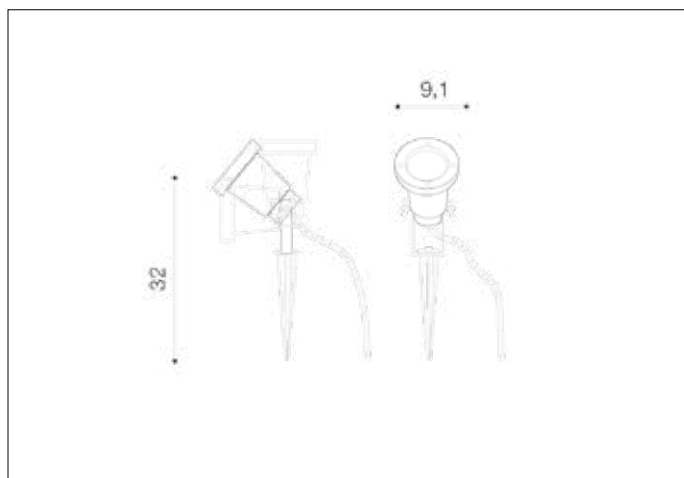

### Dimensions height / width / length [cm] Product Specifications

Product	32 x 9,1 x N/A
Mounting inlet:	N/A x N/A x N/A
Ceiling base:	N/A x N/A x N/A
Shades	9,7 x 9,1 x N/A

Line	TECHNICAL
Type	Outdoor
Type of track	N/A
Colour	Black
Material	Metal / Glass
Light source	1
Type of socket	GU10
Lumens	N/A
Kelvins	N/A
Beam angle	N/A
Dimmable	N/A
CCT	N/A
RGB	N/A
RA	N/A
App remote control	N/A
Remote control	N/A
Voltage	230V
Power	max LED 35W
Switch location	N/A
Protection class	IP65
Tilt	270°
Rotation	N/A

### Shipping info height / width / length [cm]

BOX 1:	15,5 x 10,5 x 10,5
BOX 2:	N/A x N/A x N/A
BOX 3:	N/A x N/A x N/A
Net weight [kg]	0,4
Gross weight [kg]	0,45