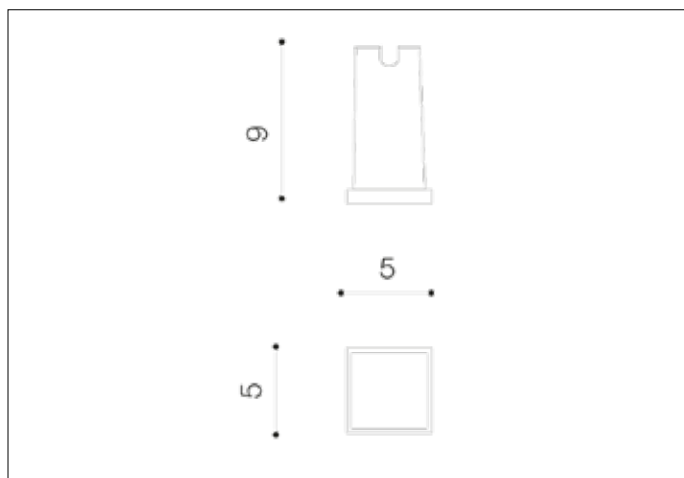

## Dimensions height / width / length [cm] Product Specifications

Product	9 x 5 x 5
Mounting inlet:	8,3 x 4,2 x 4,2
Ceiling base:	N/A x N/A x N/A
Shades	0,7 x 5 x 5

Line	TECHNICAL
Type	Outdoor
Type of track	N/A
Colour	Dark Grey
Material	Metal / PC
Light source	1
Type of socket	LED INTEGRATED
Lumens	N/A
Kelvins	3000
Beam angle	N/A
Dimmable	N/A
CCT	N/A
RGB	N/A
RA	? 80
App remote control	N/A
Remote control	N/A
Voltage	230V
Power	2,3W
Switch location	N/A
Protection class	IP65
Tilt	N/A
Rotation	N/A

## Shipping info height / width / length [cm]

BOX 1:	10 x 5,5 x 5,5
BOX 2:	N/A x N/A x N/A
BOX 3:	N/A x N/A x N/A
Net weight [kg]	0,12
Gross weight [kg]	0,14