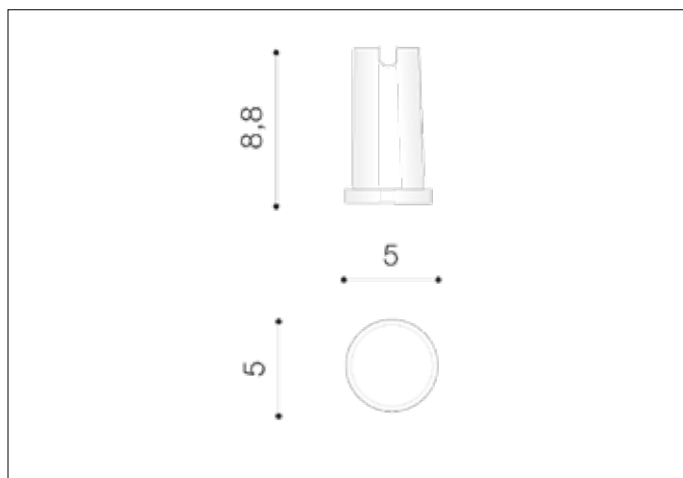

## Dimensions height / width / length [cm] Product Specifications

Product	8,8 x 5 x N/A
Mounting inlet:	8,1 x 4,3 x N/A
Ceiling base:	N/A x N/A x N/A
Shades	0,7 x 5 x N/A

## Shipping info height / width / length [cm]

BOX 1:	10 x 5,5 x 5,5
BOX 2:	N/A x N/A x N/A
BOX 3:	N/A x N/A x N/A
Net weight [kg]	0,09
Gross weight [kg]	0,12