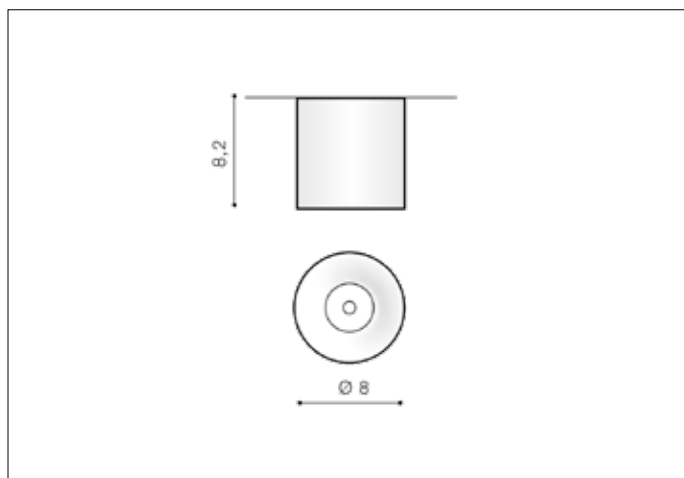

AZzardo[®]
LIGHTING

MANE 10W 4000K BLACK
AZ4322, EAN 5901238443223

Dimensions height / width / length [cm] Product Specifications

Product	8,2 x 8 x N/A
Mounting inlet:	N/A x N/A x N/A
Ceiling base:	N/A x N/A x N/A
Shades	N/A x N/A x N/A

Line	TECHNICAL
Type	Exposed Downlight
Type of track	N/A
Colour	Black
Material	Metal
Light source	1
Type of socket	LED INTEGRATED
Lumens	N/A
Kelvins	4000
Beam angle	N/A
Dimmable	N/A
CCT	N/A
RGB	N/A
RA	? 80
App remote control	N/A
Remote control	N/A
Voltage	230V
Power	10W
Switch location	N/A
Protection class	IP20
Tilt	N/A
Rotation	N/A

Shipping info height / width / length [cm]

BOX 1:	9 x 9 x 9
BOX 2:	N/A x N/A x N/A
BOX 3:	N/A x N/A x N/A
Net weight [kg]	0,28
Gross weight [kg]	0,33

Energy efficiency

Azzardo Sp. z o.o.
ul. Strzeszyńska 33 60-479 Poznań,
NIP: 929-185-75-07